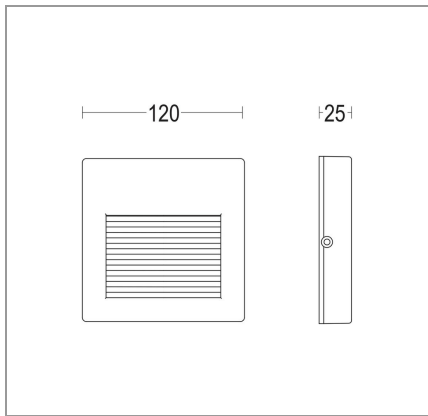

## MINIVERSO FLAT SQ 120

H(m)	φ(m)	Lux Medi
5	0.0	0
4	0.0	0
3	0.0	0
2	0.0	0
1	0.0	0

### CONSTRUCTIVE & DIMENSIONAL:

Application field:	Stair steps, Passageways, Ramps, Walkways and driveways
Construction material:	Die-cast aluminum EN AB 44100 highly resistant to oxidation
External screws:	Stainless steel A4-70 treated with highly antioxidant water-repellent lubricating solution
Length:	120mm(4,72")
Width:	120mm(4,72")
Height :	25mm(0,98")

### ELECTRICAL and LIGHTING SOURCE for MODEL: GH1136.BGXP300EN 1136.ETX.P

Description:	1 x 2.9 W LED 3000 K CRI>90 367 lm
Operating Power:	1 10-277 V / 50-60 Hz
Number of heads:	1
Number of circuits:	1
Driver positioning:	Integral
Control gear type:	Electronic
Cable entry:	Silicone bushing Ø 10/14 mm
Emergency kit:	Not available
Light source:	LED
Power:	2.9 W
LED voltage range:	6V
Current:	500 mA
ZVEI - Led Type:	LED
Color temperature:	3000 K
Binning:	Step MacAdam 3
Color rendering index:	CRI>90
Nominal LED emission:	367 lm
Light source:	Included
Ambient temperature operating range:	- 20 °C ÷ +35 °C

### OPTICAL:

Beam Type:	Wall asymmetric downlight
Light distribution:	Asymmetric
Beam directionability:	Fixed
Diffuser material:	Soda-lime tempered glass 3mm
Diffuser finish:	Micro-prism
Diffuser temperature:	< 30 °C / 86 °F