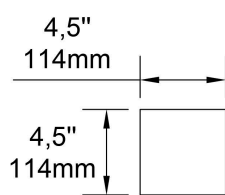

COLOUR IDENTIFICATION TO BE ADDED TO THE CODE(CC)

- 11 Outdoor UV protected Powder Coated
- 12 Custom RAL

Stainless powder coated standard colors:

392 White

393 Green

394 Corten

395 Grey

396 Black

DIMENSIONS:

Height: 36,2"
Width: 4,5"
Custom sizes upon request