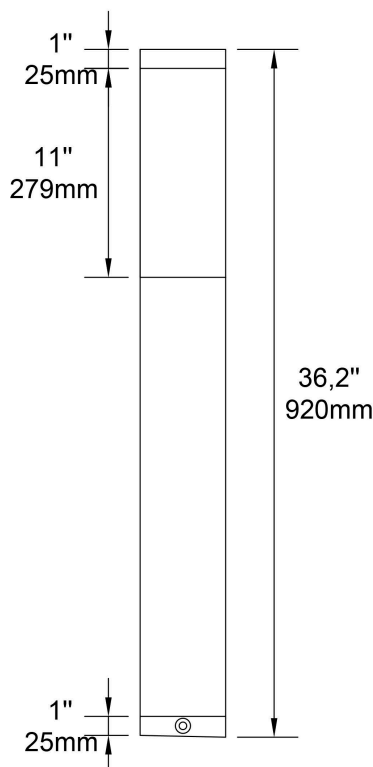

COLOUR IDENTIFICATION TO BE ADDED TO THE CODE(CC)

- 11 Outdoor UV protected Powder Coated
- 12 Custom RAL

Stainless powder coated standard colors:

392 White

393 Green

394 Corten

395 Grey

396 Black

DIMENSIONS:

Height: 36,2"
Width: 4,5"
Custom sizes upon request