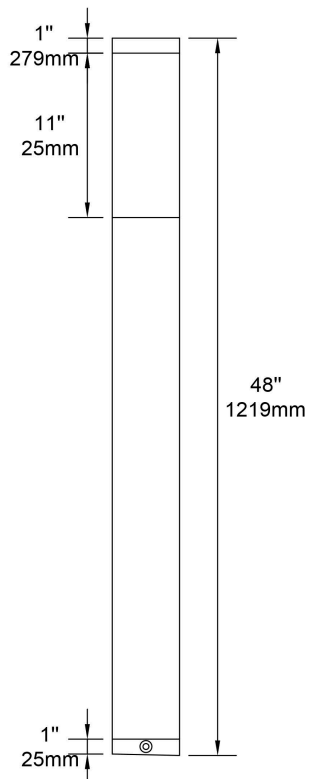

**BODY(AA):**

- B11 Steel
- B12 Ceramic Composite

**CODE:**

305

**BEAM TYPE(BB):**

- R36 Emission 360°
- R18 Emission 180°

**LIGHT SOURCES:**

- F30 1 x LED 120V 7W 3000K 80+ CRI
- F40 1 x LED 120V 12W 4000K 80+ CRI

**POWER SUPPLY:**

Integral LED driver and Module

**INSTALLATION:**

Direct screw down to pour concrete by installer.

**GENERAL INFORMATION:**

IP65

360°

180°

**DIMENSIONS:**

Height: 48"  
Width: 4,5"  
Custom sizes upon request