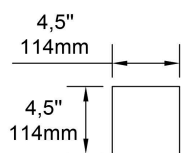

**BODY(AA):**

- B11 Steel
- B12 Ceramic Composite

**CODE:**

305

**BEAM TYPE(BB):**

- R36 Emission 360°
- R18 Emission 180°

**LIGHT SOURCES:**

- F30 1 x LED 120V 7W 3000K 80+ CRI
- F40 1 x LED 120V 12W 4000K 80+ CRI

**POWER SUPPLY:**

Integral LED driver and Module

**INSTALLATION:**

Direct screw down to pour concrete by installer.

**GENERAL INFORMATION:**

IP65

360°

180°

**DIMENSIONS:**

Height: 48"  
Width: 4,5"  
Custom sizes upon request