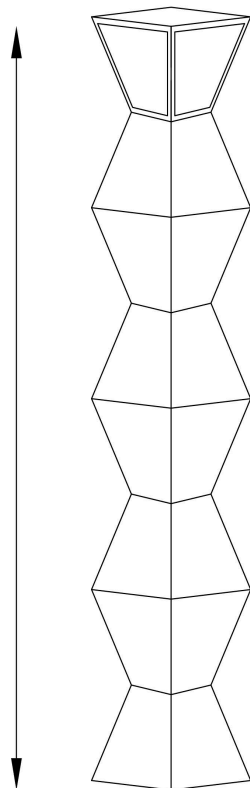

# ROMANIAN 24

R24-(AA)-(BB)-(CC)

### BEAM TYPE(BB):

R36	Emission 360°
R18	Emission 180°

### GENERAL INFORMATION:

IP65

360°

180°

5"  
127mm

24"  
610mm

### DIMENSIONS:

Height: 24"  
Width: 5"  
Custom sizes upon request