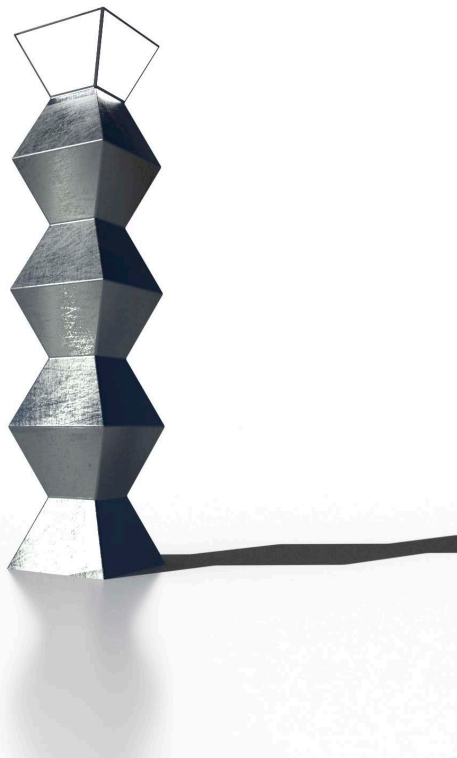

### BODY(AA):

B11	Steel
B12	Ceramic Composite

### BEAM TYPE(BB):

R36	Emission 360°
R18	Emission 180°

### GENERAL INFORMATION:

IP65

360°

180°

5"  
127mm

24"  
610mm

### DIMENSIONS:

Height: 24"  
Width: 5"  
Custom sizes upon request