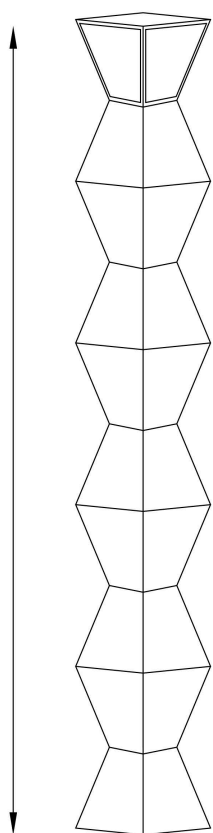

ROMANIAN 36

R36-(AA)-(BB)-(CC)

BODY(AA):

B11	Steel
B12	Ceramic Composite

CODE:

R36

BEAM TYPE(BB):

R36	Emission 360°
R18	Emission 180°

LIGHT SOURCES:

1 x LED 120V 7W 3000K 80+ CRI

POWER SUPPLY:

Integral LED driver and Module

INSTALLATION:

Direct screw down to pour concrete by installer.

GENERAL INFORMATION:

IP65

360°

180°

6"
152mm

36"
914mm

COLOUR IDENTIFICATION TO BE ADDED TO THE CODE(CC):

11	Outdoor UV protected Powder Coated
12	Custom RAL

Stainless powder coated standard colors:

392 White

393 Green

394 Corten

395 Grey

396 Black

DIMENSIONS:

Height: 36"
Width: 6"
Custom sizes upon request