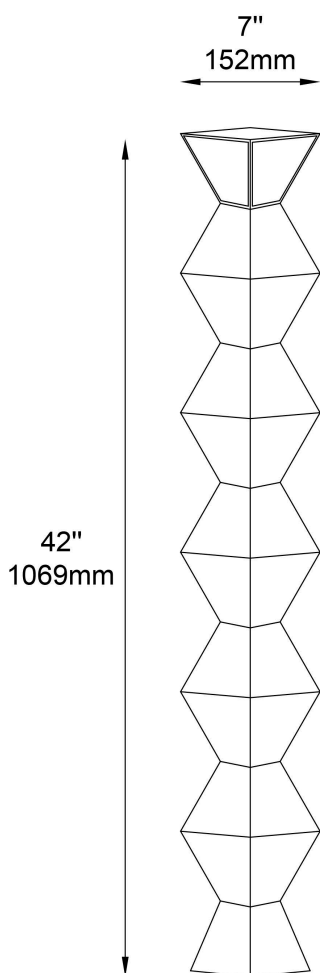

ROMANIAN 42

R42-(AA)-(BB)-(CC)

BODY(AA):

B11	Steel
B12	Ceramic Composite

CODE:

R42

BEAM TYPE(BB):

R36	Emission 360°
R18	Emission 180°

LIGHT SOURCES:

1 x LED 120V 7W 3000K 80+ CRI

POWER SUPPLY:

Integral LED driver and Module

INSTALLATION:

Direct screw down to pour concrete by installer.

GENERAL INFORMATION:

IP65

COLOUR IDENTIFICATION TO BE ADDED TO THE CODE(CC):

11	Outdoor UV protected Powder Coated
12	Custom RAL

Stainless powder coated standard colors:

DIMENSIONS:

Height: 42"
 Width: 7"
 Custom sizes upon request