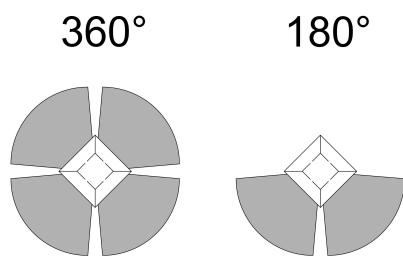

ROMANIAN 42

R42-(AA)-(BB)-(CC)

BODY(AA):

B11	Steel
B12	Ceramic Composite

CODE:

R42

BEAM TYPE(BB):

R36	Emission 360°
R18	Emission 180°