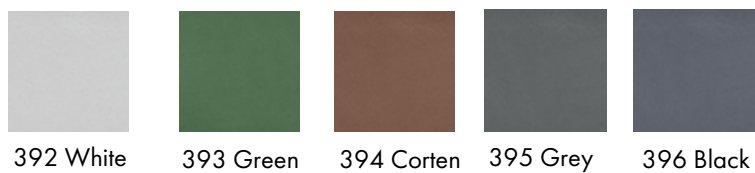

COLOUR IDENTIFICATION TO BE ADDED TO THE CODE(CC):

11	Outdoor UV protected Powder Coated
12	Custom RAL

Stainless powder coated standard colors:

DIMENSIONS:

Height: 42"
 Width: 7"
 Custom sizes upon request