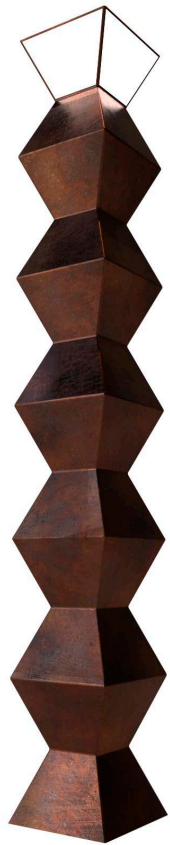

ROMANIAN 42

R42-(AA)-(BB)-(CC)

BODY(AA):

B11	Steel
B12	Ceramic Composite

CODE:

R42

BEAM TYPE(BB):

R36	Emission 360°
R18	Emission 180°

LIGHT SOURCES:

1 x LED 120V 7W 3000K 80+ CRI

POWER SUPPLY:

Integral LED driver and Module

INSTALLATION:

Direct screw down to pour concrete by installer.

GENERAL INFORMATION:

IP65

COLOUR IDENTIFICATION TO BE ADDED TO THE CODE(CC):

11	Outdoor UV protected Powder Coated
12	Custom RAL

Stainless powder coated standard colors:

DIMENSIONS:

Height: 42"
 Width: 7"
 Custom sizes upon request