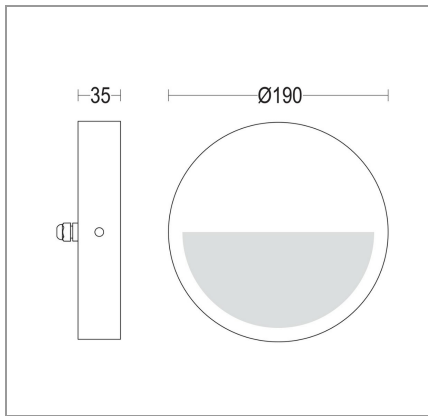

SPIA FLAT EYELID 190

GH1390.FGXO300EN
1390.HEX.O

GH1387.FGXO400EN
1387.HFX.O

H(m)	φ(m)	Lux Medi
5	15.8	1
4	12.6	2
3	9.5	3
2	6.3	7
1	3.2	29

H(m)	φ(m)	Lux Medi
5	15.8	1
4	12.6	2
3	9.5	3
2	6.3	8
1	3.2	31

CONSTRUCTIVE & DIMENSIONAL:

Application field: Stair steps, Passageways, Ramps, Walkways and driveways
 External screws: Stainless steel A4-70 treated with highly antioxidant water-repellent lubricating solution
 Diameter: 190mm(7,48")
 Height: 35mm(1,37")

ELECTRICAL and LIGHTING SOURCE for MODEL: GH1390.FGXO300EN 1390.HEX.O

Description: 1 x 15 W LED 3000 K CRI>85 1800 lm
 Operating Power: 110-277 V / 50-60 Hz
 Number of heads: 1
 Number of circuits: 1
 Driver positioning: Integral
 Control gear type: Electronic
 Cable entry: Fixture supplied with pre-wired cable H05RN-F
 Cord length: 0,5m
 Water-Lock system: Included
 Emergency kit: Not available
 Light source: LED
 Power: 15 W
 ZVEI - Led Type: DOB
 Color temperature: 3000 K
 Color rendering index: CRI>85
 Nominal LED emission: 1800 lm
 Light source: Included
 Ambient temperature operating range: - 20 °C ÷ +35 °C

OPTICAL:

Beam Type: Wall extrawide
 Light distribution: Asymmetric
 Beam directionability: Fixed
 Diffuser material: Soda-lime tempered glass 5mm
 Diffuser finish: Opal
 Diffuser temperature: < 40 °C / 104 °F