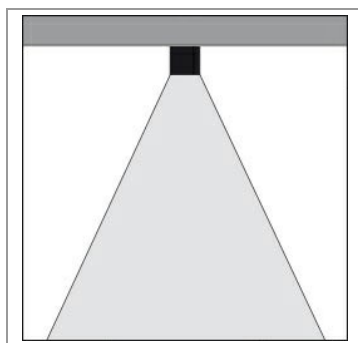

TORRE FLAT CEILING 200

GH1210.BUFT400EN
1210.FHF.T

GH1210.BUFT300EN
1210.FGF.T

H(m)	φ(m)	Lux Medi
5	4.2	44
4	3.3	68
3	2.5	121
2	1.7	273
1	0.8	1093

H(m)	φ(m)	Lux Medi
5	4.2	43
4	3.3	67
3	2.5	120
2	1.7	269
1	0.8	1077

CONSTRUCTIVE & DIMENSIONAL:

Application field:	Covered entrances & walkways, Porch, balconies & terraces
Construction material:	Extruded aluminum EN AW-6063 T5 - EN-AB 44100
External screws:	Stainless steel A4-70 treated with highly antioxidant water-repellent lubricating solution
Length:	200mm(7,87")
Width:	200mm(7,87")
Height:	63mm(2,48")

OPTICAL:

Beam Type:	Ceiling downlight [41°-60°] wide
Beam angle:	45°
Light distribution:	Symmetric
Beam directionability:	Fixed
Diffuser material:	Soda-lime tempered glass 4mm
Diffuser finish:	Clear
Reflector material:	PMMA lens