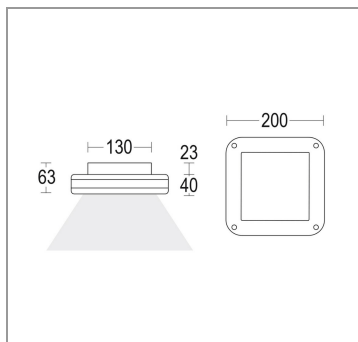

TORRE FLAT CEILING 200

GH1210.BUFT400EN
1210.FHF.T

GH1210.BUFT300EN
1210.FGF.T

H(m)	φ(m)	Lux Medi
5	4.2	44
4	3.3	68
3	2.5	121
2	1.7	273
1	0.8	1093

H(m)	φ(m)	Lux Medi
5	4.2	43
4	3.3	67
3	2.5	120
2	1.7	269
1	0.8	1077

CONSTRUCTIVE & DIMENSIONAL:

Application field:	Covered entrances & walkways, Porch, balconies & terraces
Construction material:	Extruded aluminum EN AW-6063 T5 - EN-AB 44100
External screws:	Stainless steel A4-70 treated with highly antioxidant water-repellent lubricating solution
Length:	200mm(7,87")
Width:	200mm(7,87")
Height:	63mm(2,48")

ELECTRICAL and LIGHTING SOURCE for MODEL: GH1210.BUFT400EN 1210.FHF.T

Description:	1 x 19 W LED 4000 K CRI>90 2410 lm
Operating Power:	110-277 V / 50-60 Hz
Number of heads:	1
Driver positioning:	Integral
Control gear type:	Electronic
Cable entry:	IP67 cable gland
Emergency kit:	Not available
Light source:	LED
Power:	19 W
LED voltage range:	31.2-36.8V
Current:	550 mA
ZVEI - Led Type:	COB
Color temperature:	4000 K
Binning:	Step MacAdam 3
Color rendering index:	CRI>90
Nominal LED emission:	2410 lm
Light source:	Included
Ambient temperature operating range:	- 20 °C ÷ +35 °C

OPTICAL:

Beam Type:	Ceiling downlight [41°-60°] wide
Beam angle:	45°
Light distribution:	Symmetric
Beam directionability:	Fixed
Diffuser material:	Soda-lime tempered glass 4mm
Diffuser finish:	Clear
Reflector material:	PMMA lens