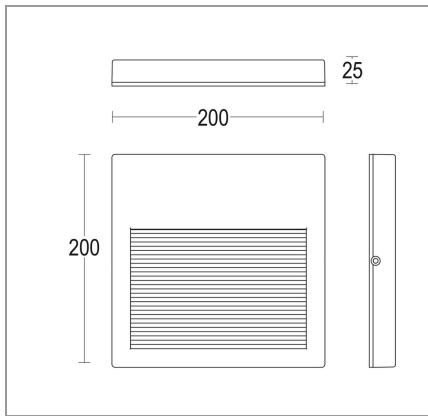

VERSO FLAT SQ 200

H(m)	φ(m)	Lux Medi
5	0.0	0
4	0.0	0
3	0.0	0
2	0.0	0
1	0.0	0

CONSTRUCTIVE & DIMENSIONAL:

Application field:	Stair steps, Passageways, Ramps, Walkways and driveways
Construction material:	Die-cast aluminum EN AB 44100 highly resistant to oxidation
External screws:	Stainless steel A4-70 treated with highly antioxidant water-repellent lubricating solution
Length:	200mm(7,87")
Width:	200mm(7,87")
Height :	25mm(0,98")

ELECTRICAL and LIGHTING SOURCE for MODEL: GH1137.CAXP300EN 1137.FGX.P

Description:	1 x 8.7 W LED 3000 K CRI>90 1101 lm
Operating Power:	110-277 V / 50-60 Hz
Number of heads:	1
Number of circuits:	1
Driver positioning:	Integral
Control gear type:	Electronic
Cable entry:	Silicone bushing Ø 10/14 mm
Emergency kit:	Not available
Light source:	LED
Power:	8.7 W
LED voltage range:	6V
Current:	500 mA
ZVEI - Led Type:	LED
Color temperature:	3000 K
Binning:	Step MacAdam 3
Color rendering index:	CRI>90
Nominal LED emission:	1101 lm
Light source:	Included
Ambient temperature operating range:	- 20 °C ÷ +35 °C

ELECTRICAL and LIGHTING SOURCE for MODEL: GH1137.CAXP400EN 1137.FHX.P

Description:	1 x 8.7 W LED 4000 K CRI>90 1167 lm
Operating Power:	110-277 V / 50-60 Hz
Number of heads:	1
Number of circuits:	1
Driver positioning:	Integral
Control gear type:	Electronic
Cable entry:	Silicone bushing Ø 10/14 mm
Emergency kit:	Not available
Light source:	LED
Power:	8.7 W
LED voltage range:	6V
Current:	500 mA
ZVEI - Led Type:	LED
Color temperature:	4000 K
Binning:	Step MacAdam 3
Color rendering index:	CRI>90
Nominal LED emission:	1167 lm
Light source:	Included
Ambient temperature operating range:	- 20 °C ÷ +35 °C

OPTICAL:

Beam Type:	Wall asymmetric downlight
Light distribution:	Asymmetric
Beam directionability:	Fixed
Diffuser material:	Soda-lime tempered glass 3mm
Diffuser finish:	Micro-prism
Diffuser temperature:	< 30 °C / 86 °F