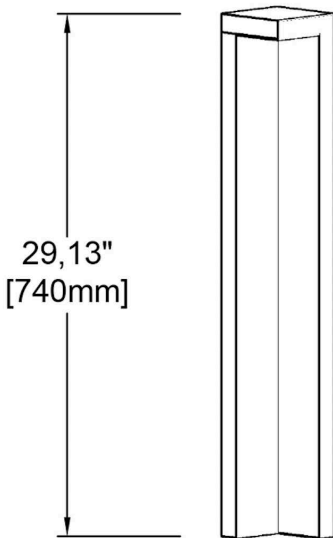

FINISH OPTIONS:

1. Grey
2. Black

sales@gordonbullard.com
www.bullardbollards.com
1-877-964-4646

991 South Gull Lake Dr
Richland, MI 49083
USA