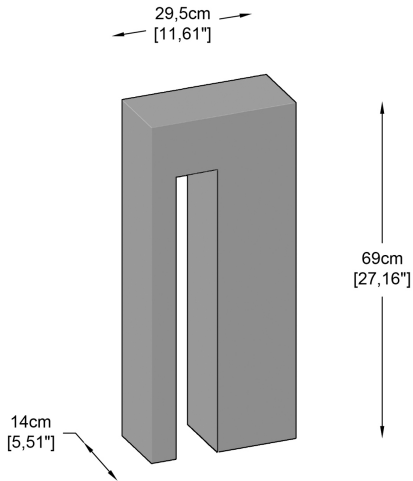

**BULLARD
BOLLARDS**

THE DOOR KTJM-CO6004

CODE:

KTJM-CO6004

PRODUCT CATEGORY::

Bollards

DIMENSIONS:

L 11,61" (29,5cm) W 5,51" (29,5cm) H 27,16" (69cm)