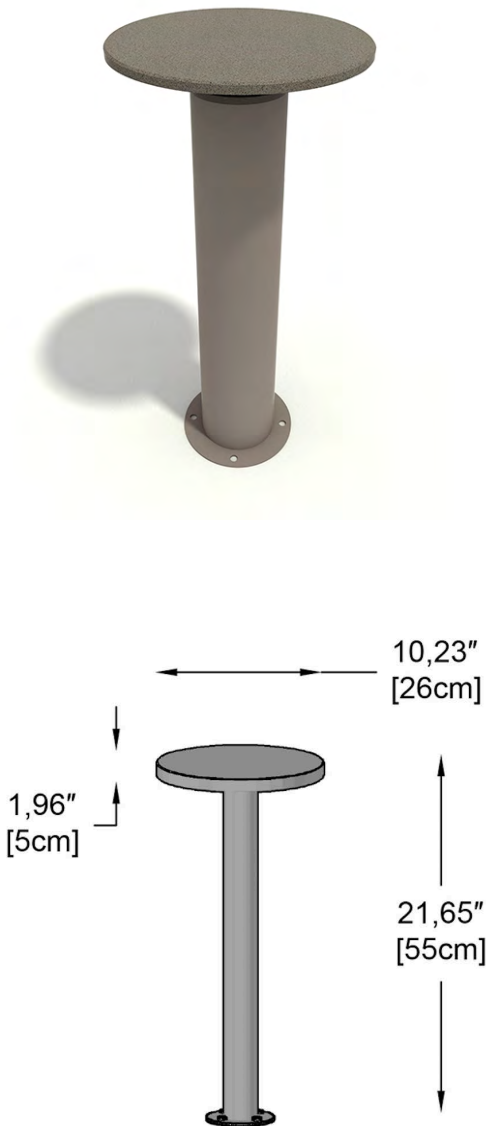

**BULLARD
BOLLARDS**

MUSHROOM MEDIUM KTJM-CO6010

CODE:

KTJM-CO6010

PRODUCT CATEGORY:

Bollards

DIMENSIONS:

L 1,96" (5cm) W 10,23" (26cm) H 21,65" (55cm)

LIGHT SOURCE:

LED

POWER:

5W

COLOR TEMP:

2700K/3000K/4000K

INPUT VOLTAGE:

110-277V

MATERIAL:

Cement, Stainless Steel

Ra:

≥80

IP RATING:

IP65

FINISH OPTIONS:

1. Grey
2. Black