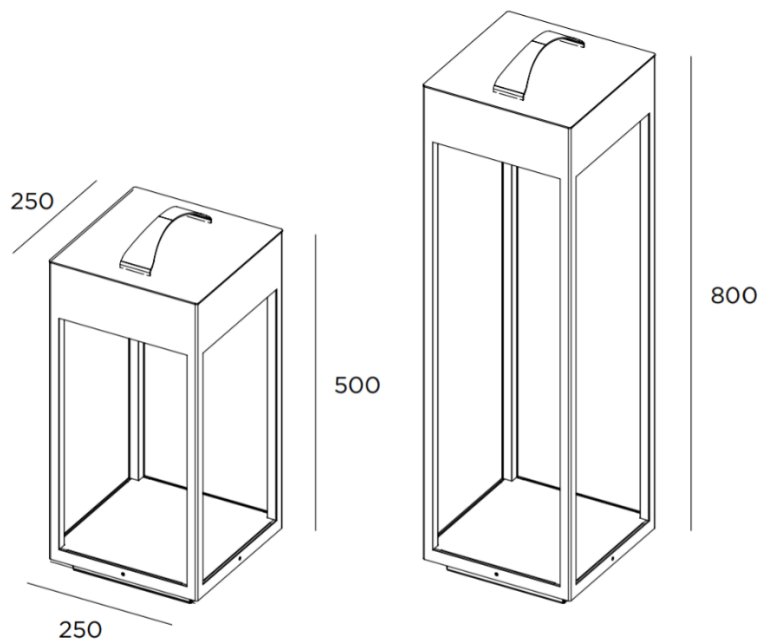

### MODEL:

Code	CDFD1 - 250 x 250 x H 800 mm CDFD 2 - 250 x 250 x H 500 mm
Product family	Outdoor Lighting

### TECHNICAL DETAILS:

Installation	fixing with screws and anchors
Class	I
Power	7 W
Luminous flux	700 lm
LED color	2200K, 2700K, 3000K
Resistance to breakage	IK 08
Protection degree	IP 65
Material	stainless steel AISI 316L
Driver	inside, included
Cables	wired with 0,5 mt
Diffuser	opal polycarbonate
Optional accessories	kit to be walled for fixing, connector IP 68
Supply	110-277 V