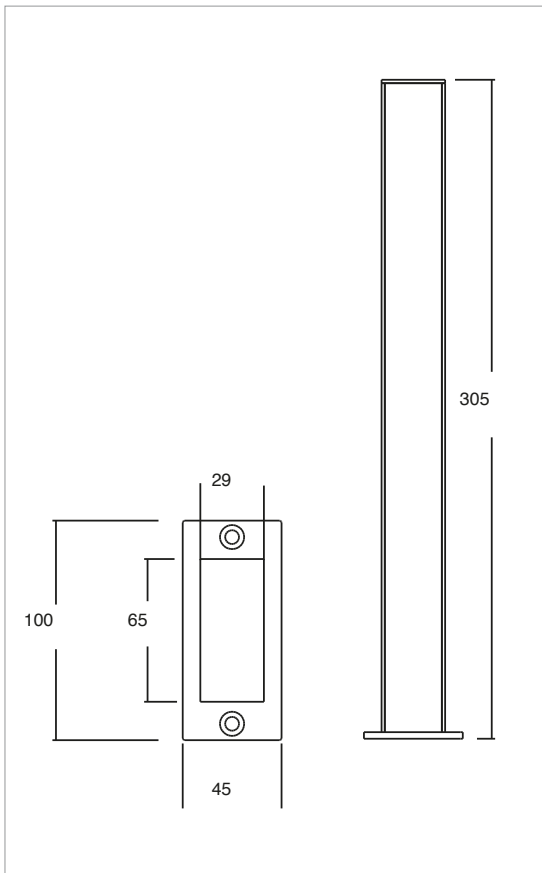

COLOR:

- 5500 K
- 4500 K
- 3500 K
- 3200 K

ACCESSORIES:

- 307500001 Steel picket
- 307500012 Neoprene cable 3x1