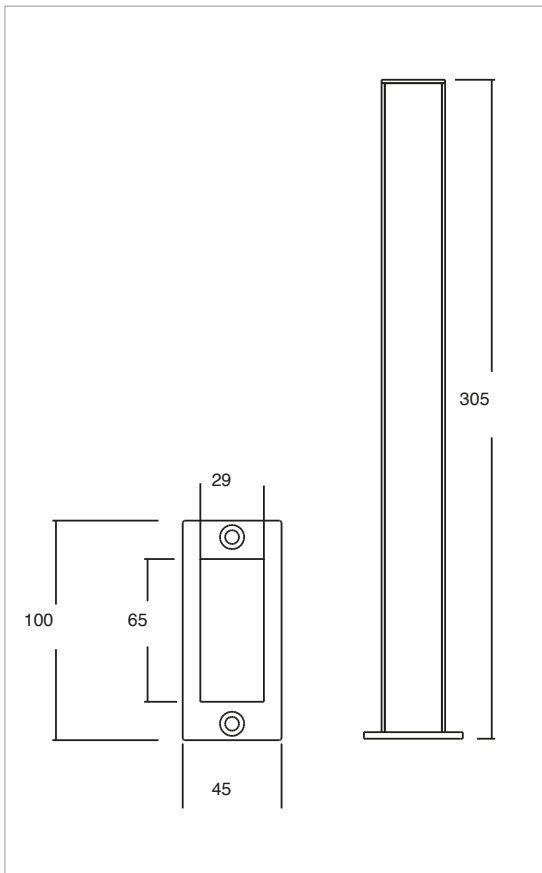

CODE:

3116

APPLICATION:

FLOOR

GENERAL INFORMATION:

One-way garden bollard IP65
Steel body with resin front protection.
Floor installation with special base or ground installation with steel picket.
With IP68 3-pole terminal
Power supply unit incorporated

LIGHTING INFORMATION:

KELVIN	CRI	NOMINAL LUMEN 85°	REAL OUTPUT
3200	90	480	~ 430
3500	80	600	~ 540
5500 4500	75	620	~ 550

OPTICALS:

OžDiffused

FINISH OPTIONS:

7. Inox

5. Grey (RAL 7042)

8. Corten

Custom colors on request*

COLOR:

-  5500 K
-  4500 K
-  3500 K
-  3200 K

ACCESSORIES:

- 307500001 Steel picket
- 307500012 Neoprene cable 3x1

CODE:

3117

APPLICATION:

FLOOR

GENERAL INFORMATION:

Two-way garden bollard IP65 with 56+56×0.09W LEDs
Steel body with resin front protection.
Floor installation with special base or ground installation with steel picket.
With IP68 3-pole terminal
Power supply unit incorporated