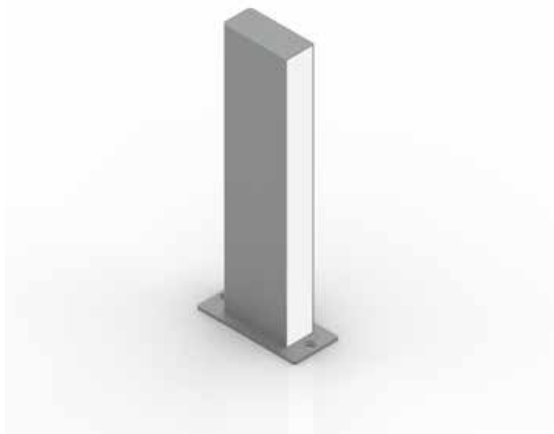

CODE:

3116

APPLICATION:

FLOOR

GENERAL INFORMATION:

One-way garden bollard IP65
Steel body with resin front protection.
Floor installation with special base or ground installation with steel picket.
With IP68 3-pole terminal
Power supply unit incorporated

Custom colors on request*

COLOR:

-  5500 K
-  4500 K
-  3500 K
-  3200 K

ACCESSORIES:

- 307500001 Steel picket
- 307500012 Neoprene cable 3x1

CODE:

3117

APPLICATION:

FLOOR

GENERAL INFORMATION:

Two-way garden bollard IP65 with 56+56×0.09W LEDs
Steel body with resin front protection.
Floor installation with special base or ground installation with steel picket.
With IP68 3-pole terminal
Power supply unit incorporated