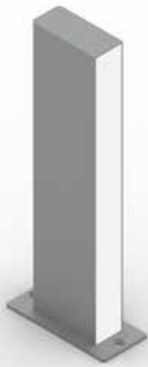

CODE:

3116

APPLICATION:

FLOOR

GENERAL INFORMATION:

One-way garden bollard IP65
Steel body with resin front protection.
Floor installation with special base or ground installation with steel picket.
With IP68 3-pole terminal
Power supply unit incorporated

LIGHTING INFORMATION:

KELVIN	CRI	NOMINAL LUMEN 85°	REAL OUTPUT
3200	90	480	~ 430
3500	80	600	~ 540
5500 4500	75	620	~ 550

OPTICALS:

OžDiffused

FINISH OPTIONS:

7. Inox

5. Grey (RAL 7042)

8. Corten

Custom colors on request*

COLOR:

-  5500 K
-  4500 K
-  3500 K
-  3200 K

ACCESSORIES:

- 307500001 Steel picket
- 307500012 Neoprene cable 3x1

CODE:

3117

APPLICATION:

FLOOR

GENERAL INFORMATION:

Two-way garden bollard IP65 with 56+56×0.09W LEDs
Steel body with resin front protection.
Floor installation with special base or ground installation with steel picket.
With IP68 3-pole terminal
Power supply unit incorporated