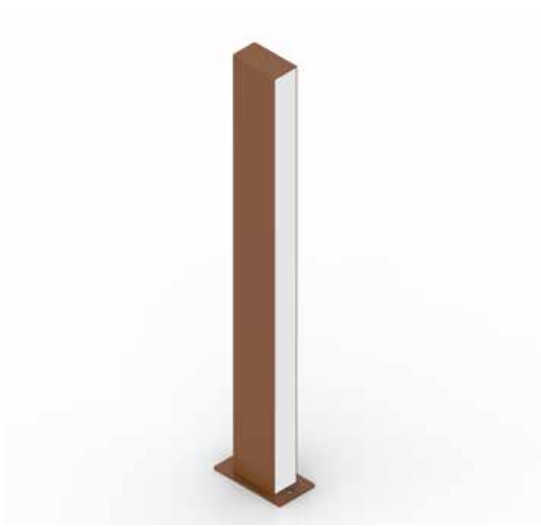

**CODE:**

3225

**APPLICATION:**

FLOOR

**GENERAL INFORMATION:**

One-way garden bollard IP65  
Steel body with resin front protection.  
Floor installation with special base or ground installation with steel picket.  
With IP68 3-pole terminal  
Power supply unit incorporated

**LIGHTING INFORMATION:**

KELVIN	CRI	NOMINAL LUMEN 85°	REAL OUTPUT
3200	90	960	~ 860
3500	80	1200	~ 1080
4500	75	1240	~ 1100

**OPTICALS:**

OžDiffused

**FINISH OPTIONS:**

7. Inox

5. Grey (RAL 7042)

8. Corten

Custom colors on request\*

**COLOR:**

-  4500 K
-  3500 K
-  3200 K

**ACCESSORIES:**

- 307500001 Steel picket
- 307500012 Neoprene cable 3x1

**CODE:**

3226

**APPLICATION:**

FLOOR

**GENERAL INFORMATION:**

Bidirectional garden bollard IP65  
Steel body with resin front protection.  
Floor installation with special base or ground installation with steel picket.  
With IP68 3-pole terminal  
Power supply unit incorporated