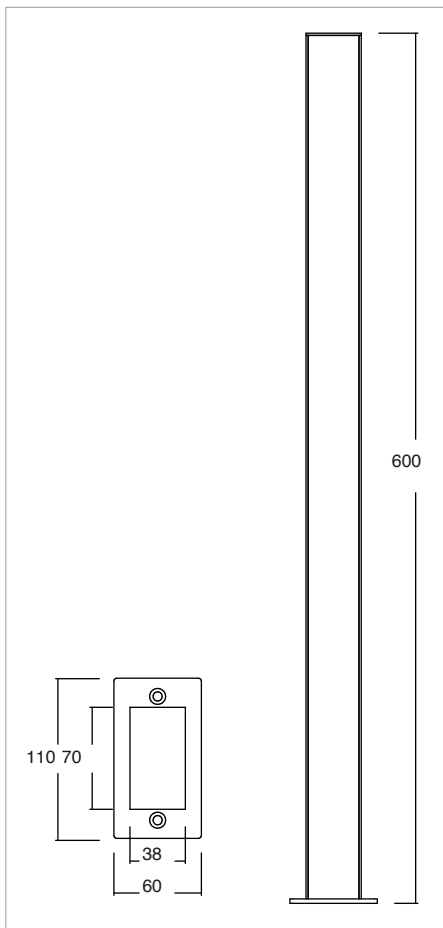

COLOR:

- 4500 K
- 3500 K
- 3200 K

ACCESSORIES:

- 307500001 Steel picket
- 307500012 Neoprene cable 3x1