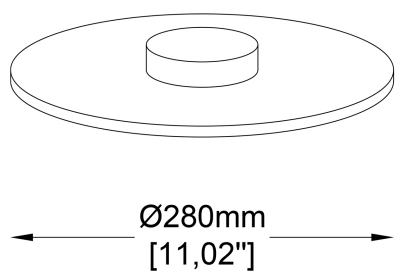

ITEM:

LT.1002/NS

Technical data:

Base for table lamp. Noir sable .