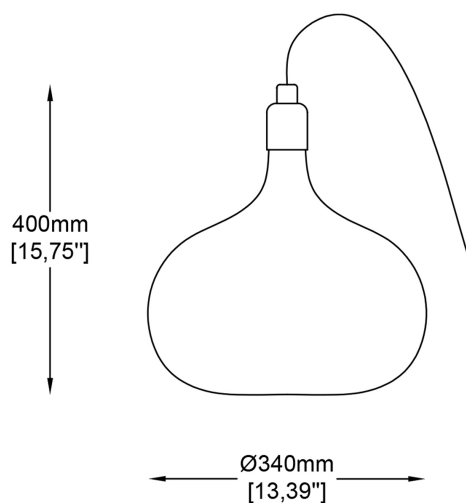

Hanging lamp Ø 600 mm. with canopy and C2-shape. IP44. Red copper and Copper plated metal frame with black fabric cable.
Hanging lamp Ø 600 mm. with canopy and C2-shape. IP44. Tin plated and Copper plated metal frame with black fabric cable.

LUCE D - SHAPE

**1 x G9 40W - 110-277V
ENERGY CLASS FROM A TO G**

ITEM:

Technical data:

SS.1002/23/.../...

A-shape for hanging lamp and wall lamp mounting.

SS.1002/23/.../.../IP

A-shape for hanging lamp and wall lamp mounting with black fabric cable. IP44.

LUCE A - SHAPE

**1 x E14 max 40W - 110-277V
ENERGY CLASS FROM E TO A++**

ITEM:

Technical data:

SS.1002/34/.../...

B-shape for hanging lamp and wall lamp mounting.

SS.1002/34/.../.../IP

B-shape for hanging lamp and wall lamp mounting with black fabric cable. IP44.

LUCE B - SHAPE

**1 x E14 max 40W - 110-277V
ENERGY CLASS FROM E TO A++**

ITEM:

SS.1002/35/.../...

SS.1002/35/.../.../IP

LUCE C - SHAPE

Technical data:

C -shape for hanging lamp and wall lamp mounting.