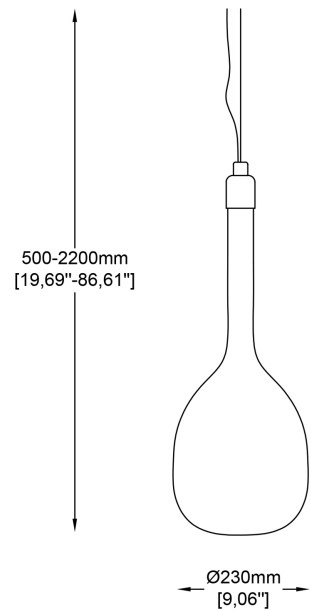

Hanging lamp Ø 600 mm. with canopy and C2-shape. IP44. Red copper and Copper plated metal frame with black fabric cable.
Hanging lamp Ø 600 mm. with canopy and C2-shape. IP44. Tin plated and Copper plated metal frame with black fabric cable.

LUCE D - SHAPE

**1 x G9 40W - 110-277V
ENERGY CLASS FROM A TO G**

ITEM:

Technical data:

SS.1002/23/.../...

A-shape for hanging lamp and wall lamp mounting.

SS.1002/23/.../.../IP

A-shape for hanging lamp and wall lamp mounting with black fabric cable. IP44.

LUCE A - SHAPE

**1 x E14 max 40W - 110-277V
ENERGY CLASS FROM E TO A++**

ITEM:

Technical data:

SS.1002/34/.../...

B-shape for hanging lamp and wall lamp mounting.

SS.1002/34/.../.../IP

B-shape for hanging lamp and wall lamp mounting with black fabric cable. IP44.

LUCE B - SHAPE

**1 x E14 max 40W - 110-277V
ENERGY CLASS FROM E TO A++**

ITEM:

SS.1002/35/.../...

SS.1002/35/.../.../IP

LUCE C - SHAPE

Technical data:

C -shape for hanging lamp and wall lamp mounting.