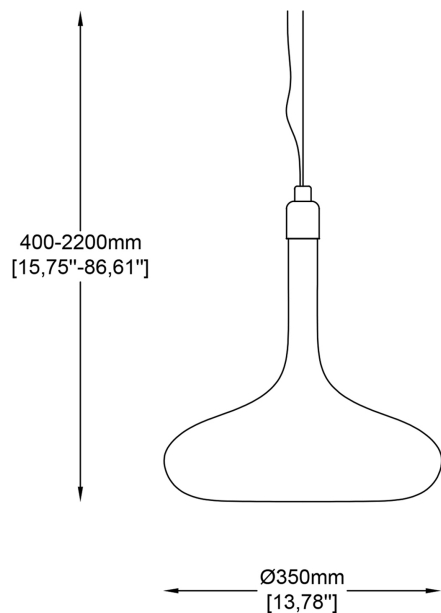

Hanging lamp Ø 600 mm. with canopy and C2-shape. IP44. Red copper and Copper plated metal frame with black fabric cable.
Hanging lamp Ø 600 mm. with canopy and C2-shape. IP44. Tin plated and Copper plated metal frame with black fabric cable.

LUCE D - SHAPE

**1 x G9 40W - 110-277V
ENERGY CLASS FROM A TO G**

ITEM:

Technical data:

SS.1002/23/.../...

A-shape for hanging lamp and wall lamp mounting.

SS.1002/23/.../.../IP

A-shape for hanging lamp and wall lamp mounting with black fabric cable. IP44.

LUCE A - SHAPE

**1 x E14 max 40W - 110-277V
ENERGY CLASS FROM E TO A++**

ITEM:

Technical data:

SS.1002/34/.../...

B-shape for hanging lamp and wall lamp mounting.

SS.1002/34/.../.../IP

B-shape for hanging lamp and wall lamp mounting with black fabric cable. IP44.

LUCE B - SHAPE

**1 x E14 max 40W - 110-277V
ENERGY CLASS FROM E TO A++**

ITEM:

SS.1002/35/.../...

SS.1002/35/.../.../IP

LUCE C - SHAPE

Technical data:

C -shape for hanging lamp and wall lamp mounting.