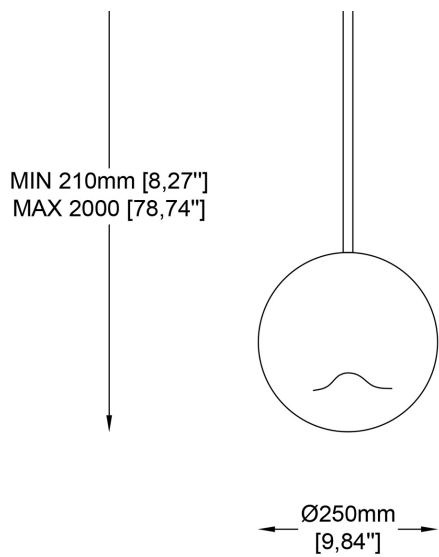

Hanging lamp Ø 600 mm. with canopy and C2-shape. IP44. Red copper and Copper plated metal frame with black fabric cable.
Hanging lamp Ø 600 mm. with canopy and C2-shape. IP44. Tin plated and Copper plated metal frame with black fabric cable.

1. SS.1002/60/RR/IP

C2-shape for hanging lamp Ø 600 mm. with black fabric cable. IP44. Red copper.

2. RS1.1002/RM

Canopy for hanging lamp. Copper plated. NR. 1

1. SS.1002/60/ST/IP

C2-shape for hanging lamp ø 600 mm. with black fabric cable. IP44. Tin plated

2. RS1.1002/RM

Canopy for hanging lamp. Copper plated.

1 x E26 60W - 110-277V

ENERGY CLASS FROM E TO A++

IP20 IP44 CE    

BULB NOT INCLUDED

ITEM:

Technical data:

LUCE D - SHAPE

**1 x G9 40W - 110-277V
ENERGY CLASS FROM A TO G**

ITEM:

Technical data:

SS.1002/23/.../...

A-shape for hanging lamp and wall lamp mounting.

SS.1002/23/.../.../IP

A-shape for hanging lamp and wall lamp mounting with black fabric cable. IP44.