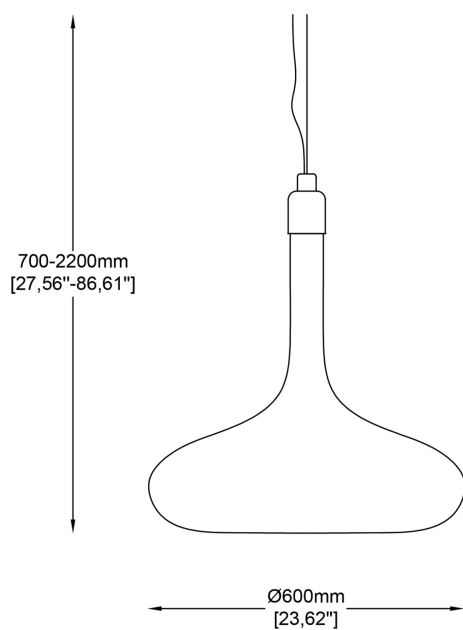

Hanging lamp Ø 600 mm. with canopy and C2-shape. IP44. Red copper and Copper plated metal frame with black fabric cable.
Hanging lamp Ø 600 mm. with canopy and C2-shape. IP44. Tin plated and Copper plated metal frame with black fabric cable.

LUCE A - SHAPE

**1 x E14 max 40W - 110-277V
ENERGY CLASS FROM E TO A++**

ITEM:

Technical data:

SS.1002/34/.../...

B-shape for hanging lamp and wall lamp mounting.

SS.1002/34/.../.../IP

B-shape for hanging lamp and wall lamp mounting with black fabric cable. IP44.

LUCE B - SHAPE

**1 x E14 max 40W - 110-277V
ENERGY CLASS FROM E TO A++**

ITEM:

SS.1002/35/.../...

SS.1002/35/.../.../IP

LUCE C - SHAPE

Technical data:

C -shape for hanging lamp and wall lamp mounting.

C-shape for hanging lamp and wall lamp mounting with black fabric cable. IP44.

1 x E14 max 40W -110-277V
ENERGY CLASS FROM E TO A++

ITEM:

SS.1002/60/.../...

SS.1002/60/.../.../IP

LUCE C2 - SHAPE

Technical data: