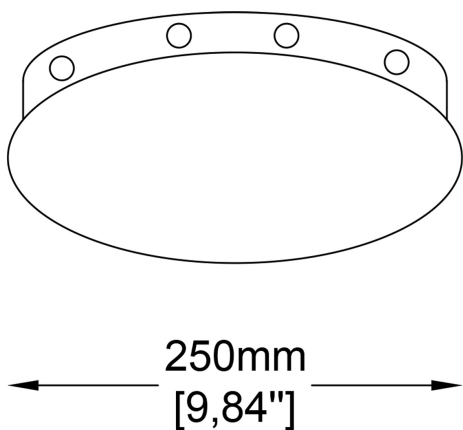

Hanging lamp Ø 600 mm. with canopy and C2-shape. IP44. Red copper and Copper plated metal frame with black fabric cable.
Hanging lamp Ø 600 mm. with canopy and C2-shape. IP44. Tin plated and Copper plated metal frame with black fabric cable.

1. SS.1002/60/RR/IP

C2-shape for hanging lamp Ø 600 mm. with black fabric cable. IP44. Red copper.

2. RS1.1002/RM

Canopy for hanging lamp. Copper plated. NR. 1

1. SS.1002/60/ST/IP

C2-shape for hanging lamp ø 600 mm. with black fabric cable. IP44. Tin plated

ITEM:

LT.1002/NS

Technical data:

Base for table lamp. Noir sable .

ITEM:

RS1.1002/RM

Technical data:

Canopy for hanging lamp. Copper plated.

ITEM:

RS6.1002/RM

Technical data:

Canopy for a maximum of 6 lights.
Copper plated.

ITEM:

DC.1002/RM

Technical data:

Decentraliser. Copper plated.