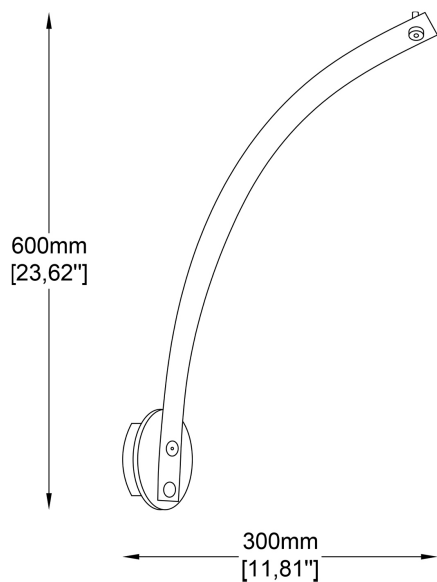

Hanging lamp Ø 600 mm. with canopy and C2-shape. IP44. Red copper and Copper plated metal frame with black fabric cable.
Hanging lamp Ø 600 mm. with canopy and C2-shape. IP44. Tin plated and Copper plated metal frame with black fabric cable.

LUCE B - SHAPE

**1 x E14 max 40W - 110-277V
ENERGY CLASS FROM E TO A++**

ITEM:

SS.1002/35/.../...

SS.1002/35/.../.../IP

LUCE C - SHAPE

Technical data:

C -shape for hanging lamp and wall lamp mounting.

C-shape for hanging lamp and wall lamp mounting with black fabric cable. IP44.

1 x E14 max 40W -110-277V
ENERGY CLASS FROM E TO A++

ITEM:

SS.1002/60/.../...

SS.1002/60/.../.../IP

LUCE C2 - SHAPE

Technical data:

C2-shape for hanging lamp mounting.

C2-shape for hanging lamp mounting with black fabric cable. IP44.

1 x E26 max 60W - 110-277V
ENERGY CLASS FROM E TO A++

ITEM:

AP.1002/NS

LUCE C1 - SHAPE

Technical data:

Arm for wall lamp mounting. Noir sable with copper details .