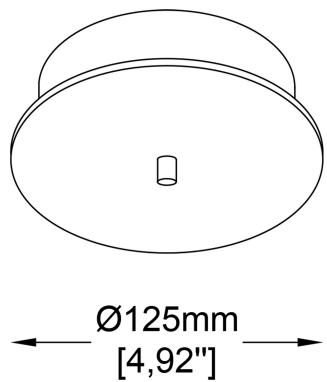

ITEM:

RS1.1002/RM

Technical data:

Canopy for hanging lamp. Copper plated.