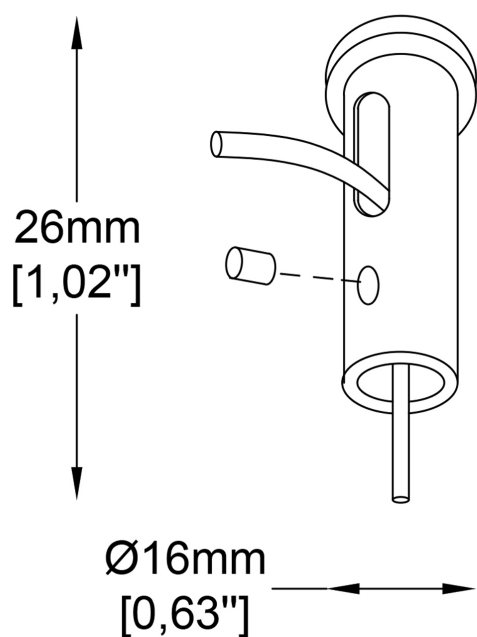

Hanging lamp Ø 600 mm. with canopy and C2-shape. IP44. Red copper and Copper plated metal frame with black fabric cable.
Hanging lamp Ø 600 mm. with canopy and C2-shape. IP44. Tin plated and Copper plated metal frame with black fabric cable.

LUCE B - SHAPE

**1 x E14 max 40W - 110-277V
ENERGY CLASS FROM E TO A++**

ITEM:

SS.1002/35/.../...

SS.1002/35/.../.../IP

LUCE C - SHAPE

Technical data:

C -shape for hanging lamp and wall lamp mounting.

ITEM:

LT.1002/NS

Technical data:

Base for table lamp. Noir sable .

ITEM:

RS1.1002/RM

Technical data:

Canopy for hanging lamp. Copper plated.

ITEM:

RS6.1002/RM

Technical data:

Canopy for a maximum of 6 lights.
Copper plated.

ITEM:

DC.1002/RM

Technical data:

Decentraliser. Copper plated.