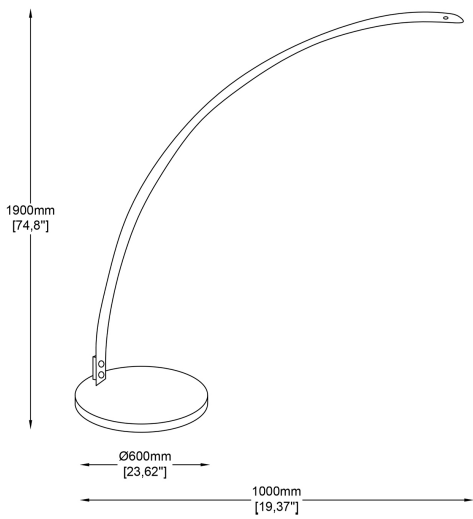

ITEM:

PN.1002/NS

Technical data:

Structure for floor lamp.
Noir sable with copper details .