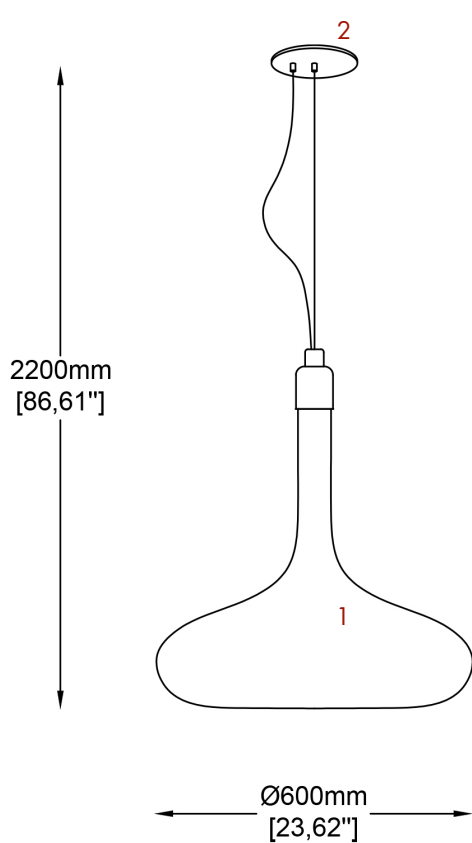

HOW TO ORDER:

**PRODUCT CODE+ LAMPSHADE SIZE+ COLOR CODE+IP
EXAMPLE: SS.1002/60/RR/IP44**

LUCE PENDANT

ITEM:

SS.1002/60/RR/IP/C

SS.1002/60/ST/IP/C

List of components included:

Technical data:

Hanging lamp Ø 600 mm. with canopy and C2-shape. IP44. Red copper and Copper plated metal frame with black fabric cable.
Hanging lamp Ø 600 mm. with canopy and C2-shape. IP44. Tin plated and Copper plated metal frame with black fabric cable.

1. SS.1002/60/RR/IP

C2-shape for hanging lamp Ø 600 mm. with black fabric cable. IP44. Red copper.

2. RS1.1002/RM

Canopy for hanging lamp. Copper plated. NR. 1

1. SS.1002/60/ST/IP

C2-shape for hanging lamp ø 600 mm. with black fabric cable. IP44. Tin plated

2. RS1.1002/RM

Canopy for hanging lamp. Copper plated.

1 x E26 60W - 110-277V

ENERGY CLASS FROM E TO A++

IP20 IP44 CE    

BULB NOT INCLUDED

ITEM:

Technical data: