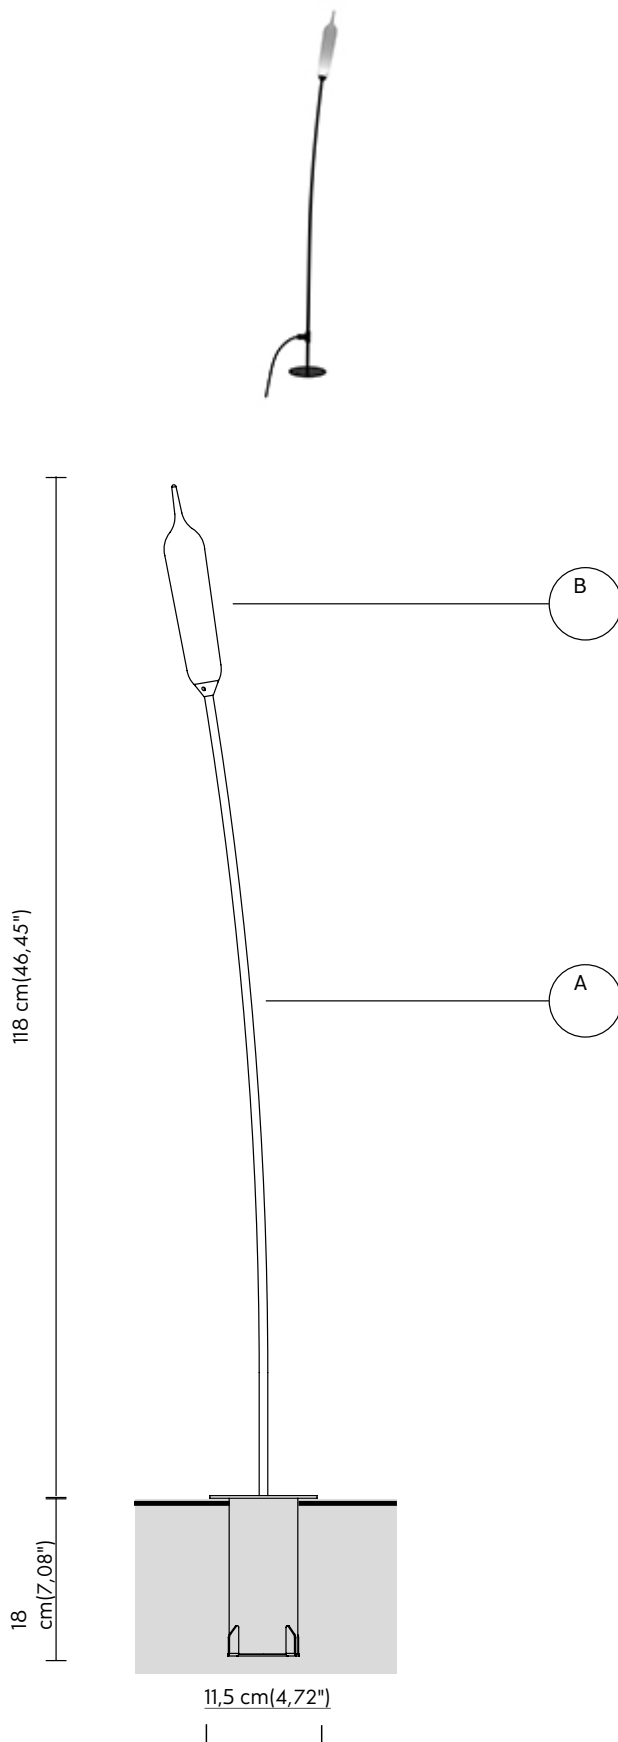

**BEWARE: EXTRA LOW VOLTAGE LAMP,
POWER SUPPLY NECESSARY**