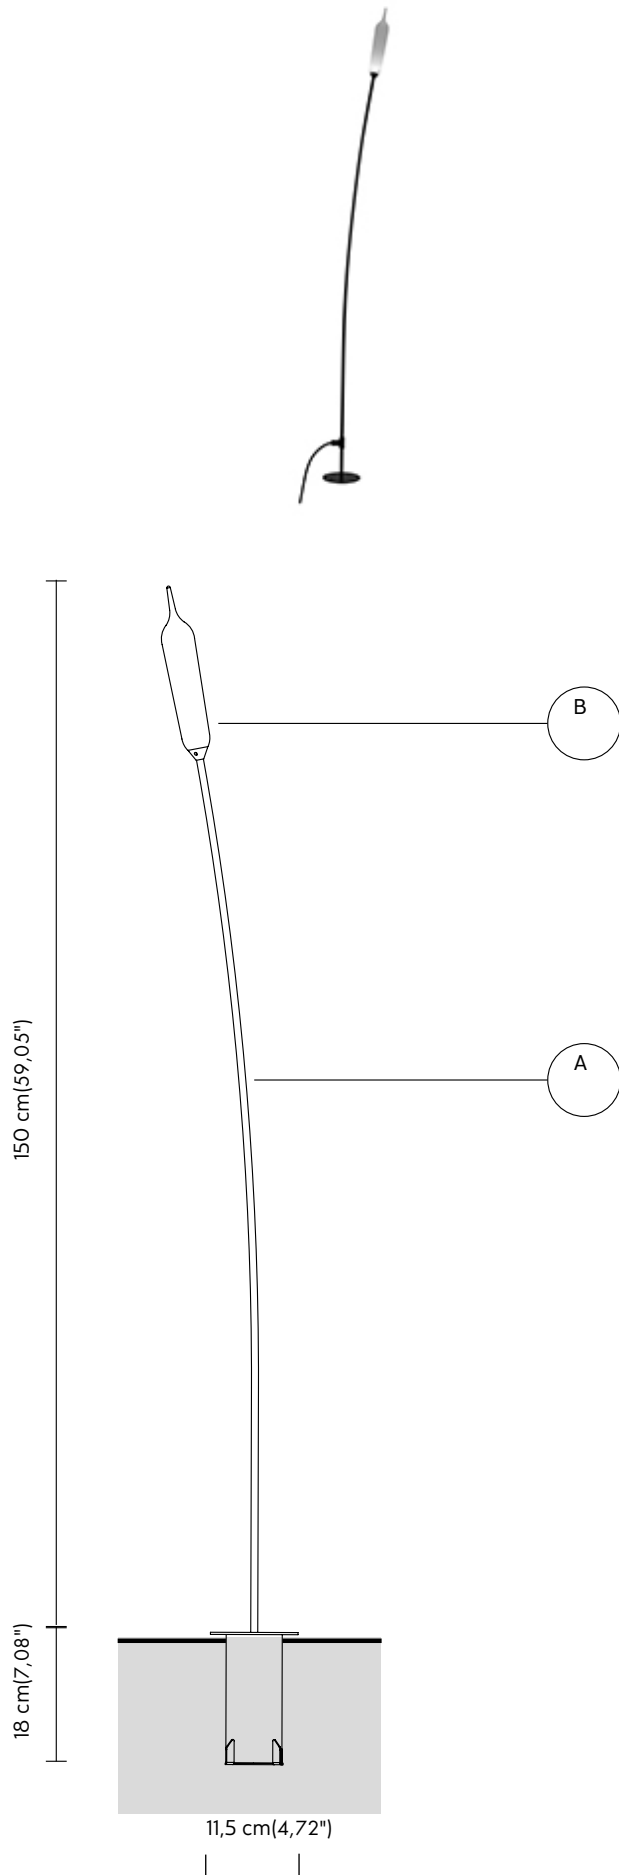

NILO floor

HP211BN V1E

GENERAL:

Category Outdoor, Floor

LAMP "A"

Material aluminum
Colour matt black

COVER "B"

Material resin
Colour frosted white

ELECTRICAL SYSTEM:

Source LED 350mA
3,2W, 410 lumen
2700K CRI ≥ 90 class A+

DIMENSIONS:

H: 118 cm(46,45")

EMISSION OF LIGHT:

unidirectional

PACKAGING:

n° cartons	1	IP65
net weight/kg	11	not provided
gross weight/kg	2,4	
packaging/cm	15x20x160	

**BEWARE: EXTRA LOW VOLTAGE LAMP,
POWER SUPPLY NECESSARY**