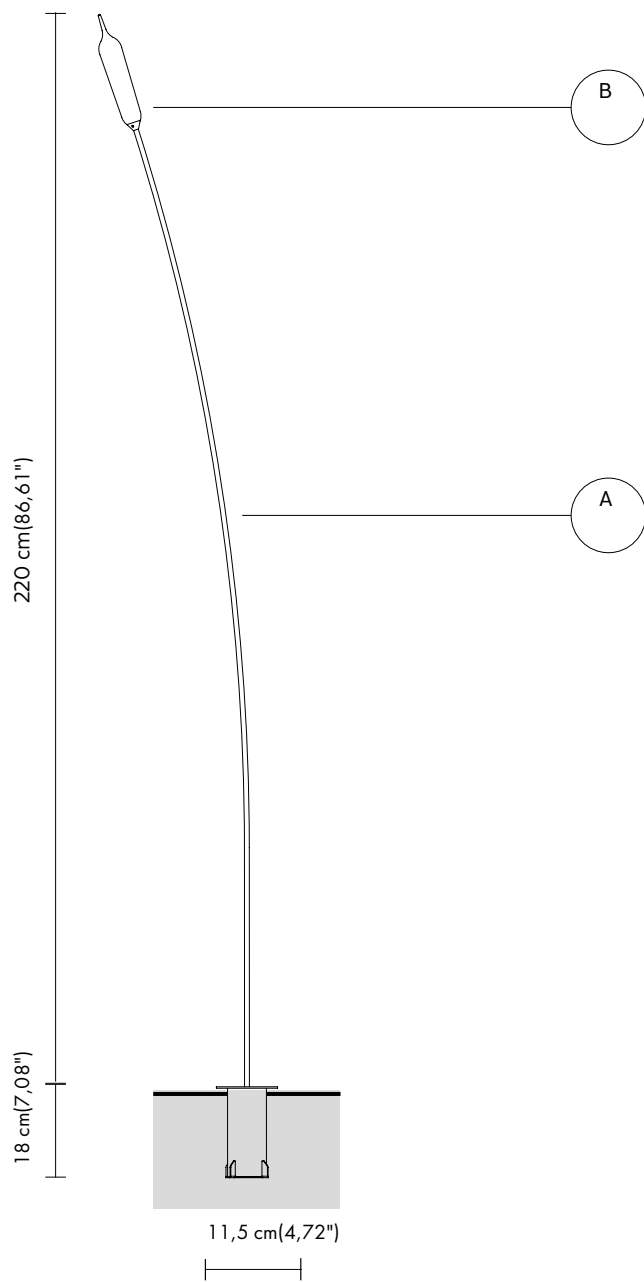

NILO floor

HP211CN V1E

GENERAL:

Category Outdoor, Floor

LAMP "A"

Material aluminum
Colour matt black

COVER "B"

Material resin
Colour frosted white

ELECTRICAL SYSTEM:

Source LED 350mA
3,2W, 410 lumen
2700K CRI ≥ 90 class A+

DIMENSIONS:

H: 220 cm(86,61")

EMISSION OF LIGHT:

unidirectional

direct
 filtered
 indirect
 absence

PACKAGING:

n° cartons	1	IP65
net weight/kg	1,2	not provided
gross weight/kg	2,6	
packaging/cm	15x20x220	

**BEWARE: EXTRA LOW VOLTAGE LAMP,
POWER SUPPLY NECESSARY**