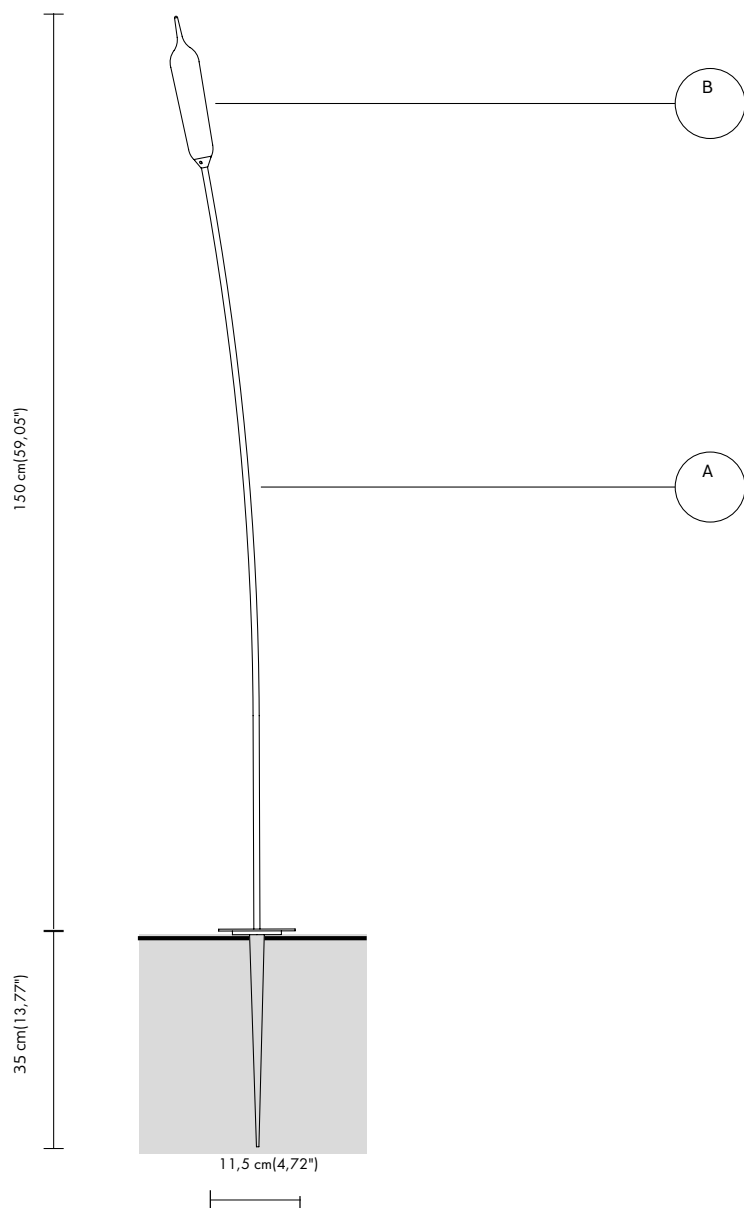

NILO floor

HP211EN V1E

GENERAL:

Category Outdoor, Floor

LAMP "A"

Material aluminum
Colour matt black

COVER "B"

Material resin
Colour frosted white

ELECTRICAL SYSTEM:

Source LED 350mA
3,2W, 410 lumen
2700K CRI ≥ 90 class A+

DIMENSIONS:

H: 150 cm(59,05")

EMISSION OF LIGHT:

unidirectional

direct
 filtered
 indirect
 absence

PACKAGING:

n° cartons	1	IP65
net weight/kg	0,9	not provided
gross weight/kg	2,2	
packaging/cm	15x20x160	

**BEWARE: EXTRA LOW VOLTAGE LAMP,
POWER SUPPLY NECESSARY**