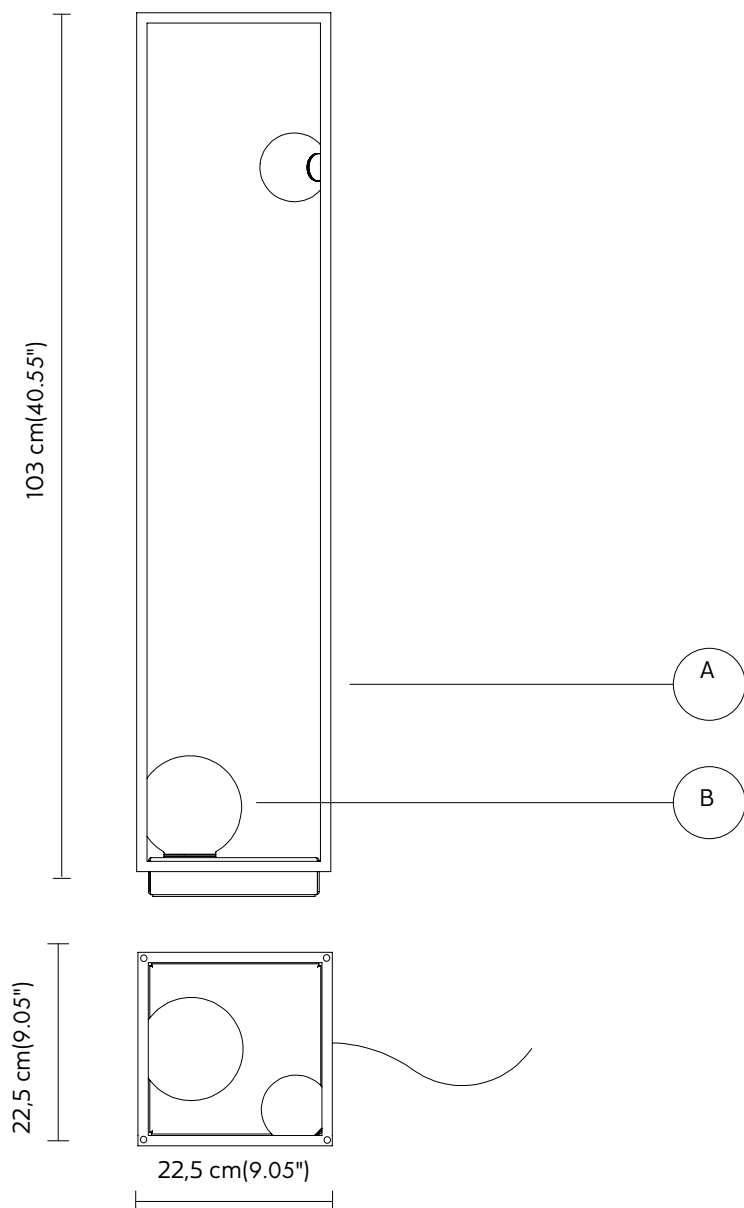

ABACHINA floor

HP291 B1 V1E

GENERAL:

Category Outdoor, Floor

LAMP "A"

Material aluminum
Colour matt white

DIFFUSER

White frosted glass

ELECTRICAL CABLE

black 5 meters

OPTIONAL

power supply equipped

ELECTRICAL SYSTEM

*LED CC 10,6W 1368 Lm, CRI≥90, 3000K

PACKAGING

42x42x120cm

NET WEIGHT

4,8 KG

GROSS WEIGHT

6,8 KG

CERTIFICATION

IEC 60598-1:2014

EMISSION

*up (3,2W 410 lm) + down (7,4W 958 lm)

ACCESSORIES

AC291 N1 V1E

LAMP "A"

Material aluminum
Colour matt black/matt white

PACKAGING

23x23x31 cm

NET WEIGHT

0,5 KG