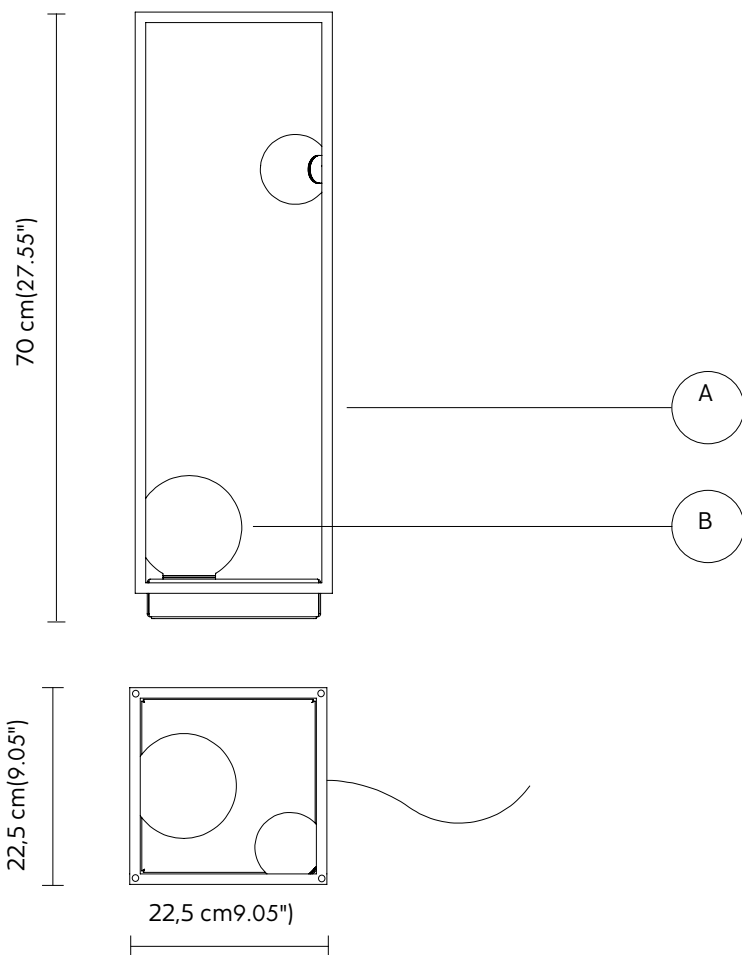

ABACHINA floor

HP291 B2 V1E

GENERAL:

Category Outdoor, Floor

LAMP "A"

Material aluminum
Colour matt white

DIFFUSER

White frosted glass

ELECTRICAL CABLE

black 5 meters

OPTIONAL

power supply equipped

ELECTRICAL SYSTEM

*LED CC 10,6W 1368 Lm, CRI≥90, 3000K

PACKAGING

42x42x80cm

NET WEIGHT

4,6 KG

GROSS WEIGHT

6,2 KG

CERTIFICATION

IEC 60598-1:2014