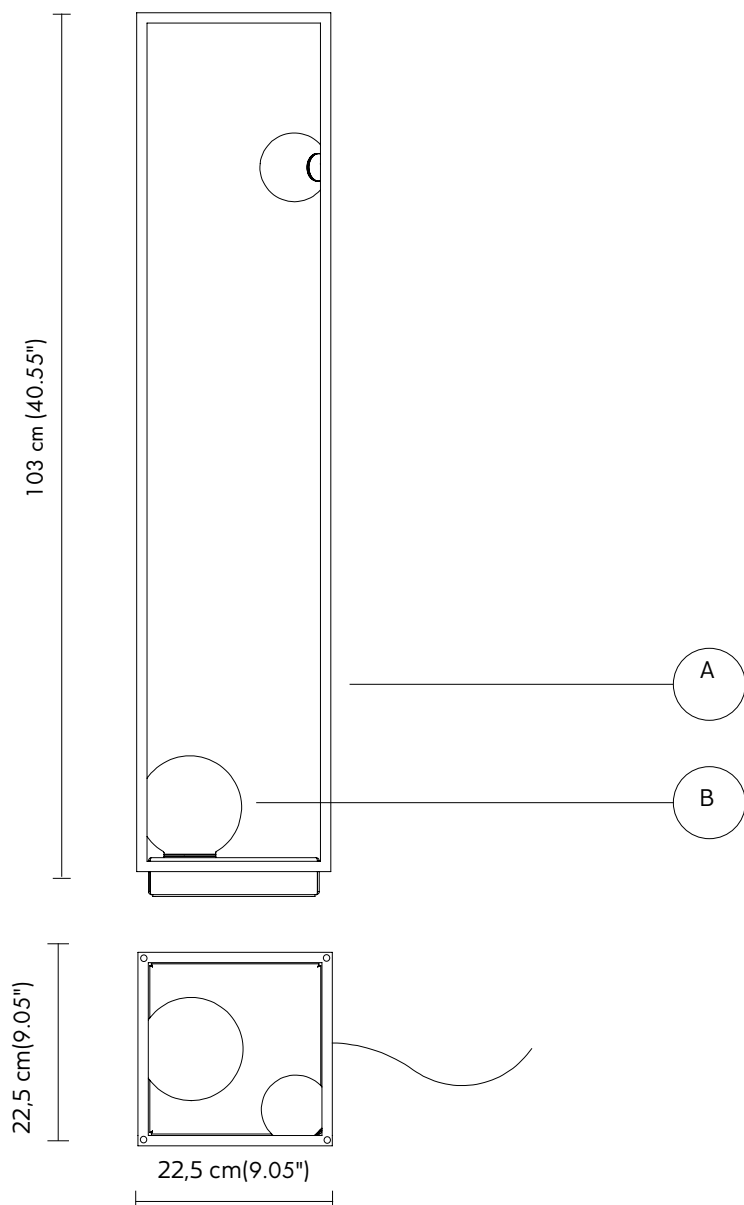

ELECTRICAL CABLE

black 5 meters

OPTIONAL

power supply equipped

ELECTRICAL SYSTEM

*LED CC 10,6W 1368 Lm, CRI≥90, 3000K

PACKAGING

42x42x120cm

NET WEIGHT

4,8 KG

GROSS WEIGHT

6,8 KG

CERTIFICATION

IEC 60598-1:2014

EMISSION

-  direct
-  filtered
-  indirect
-  none

unidirectional

WET LOCATION

*up (3,2W 410 lm) + down (7,4W 958 lm)

ACCESSORIES

AC291 N1 V1E

LAMP "A"

Material aluminum
Colour matt black/matt white

PACKAGING

23x23x31 cm

NET WEIGHT

0,5 KG

GROSS WEIGHT

0,9 KG