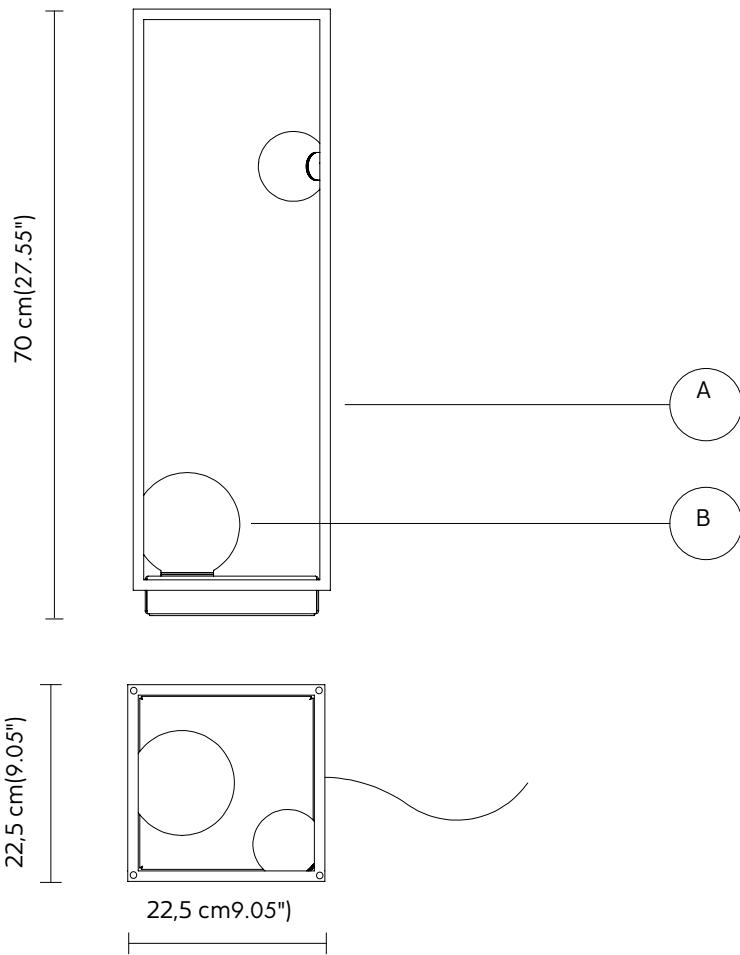

ABACHINA floor

HP291 N2 V1E

GENERAL:

Category Outdoor, Floor

LAMP "A"

Material aluminum
Colour matt black

DIFFUSER

White frosted glass

ELECTRICAL CABLE

black 5 meters

OPTIONAL

power supply equipped

ELECTRICAL SYSTEM

*LED CC 10,6W 1368 Lm, CRI≥90, 3000K

PACKAGING

42x42x80cm

NET WEIGHT

4,6 KG

GROSS WEIGHT

6,2 KG

CERTIFICATION

IEC 60598-1:2014

EMISSION

- direct
- filtered
- indirect
- none

unidirectional

WET LOCATION

*up (3,2W 410 lm) + down (7,4W 958 lm)