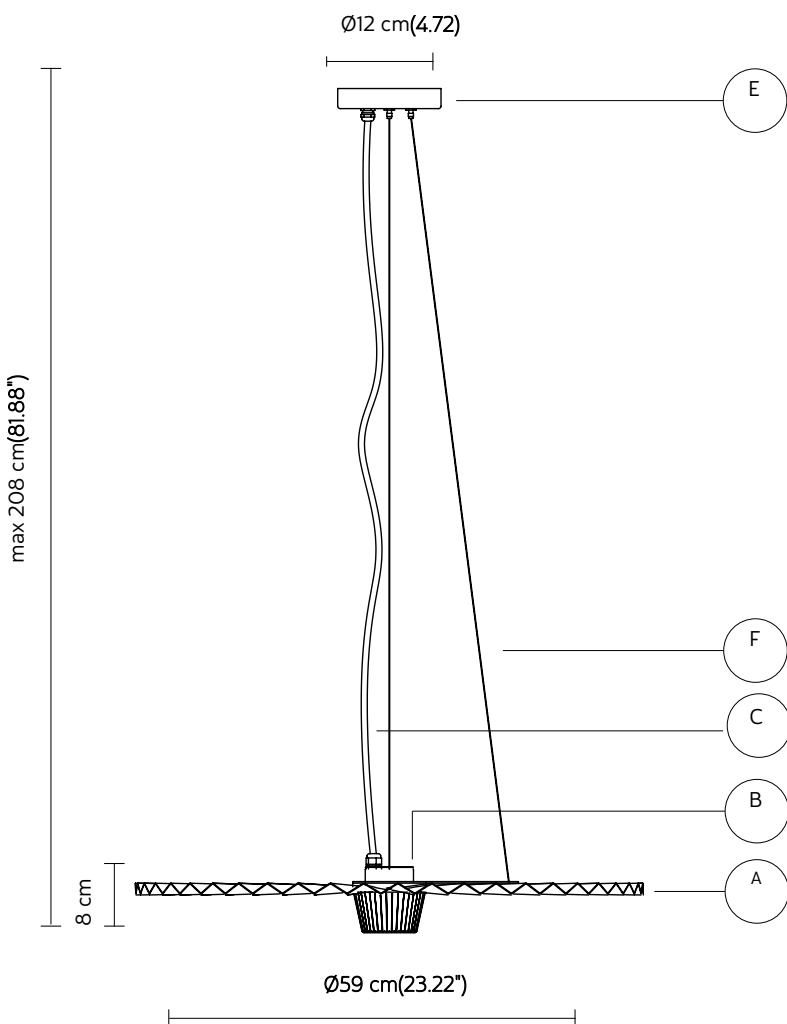

GONZAGA floor

SE185EC EV1

GENERAL:

Category outdoor, pendant

LAMP "A":

Material aluminum
Colour matt black

KIT LED "B":

Material aluminum
Colour matt black

CEILING CUP "E":

Material metal
Colour matt black

ELECTRICAL CABLE "C":

Colour black

SUSPENSION CABLE "F":

Material steel

ELECTRICAL SYSTEM:

Source LED 13W dimmable
1200 lumen 2700K
CRI ≥80 class A+

EMISSION OF LIGHT:

unidirectional

 direct
 filtered
 indirect
 absence

PACKAGING:

n° cartons 1
net weight/kg 2.2
gross weight/kg 3.9
packaging/cm 67x73x18,5

DRY LOCATION:

LED equipped