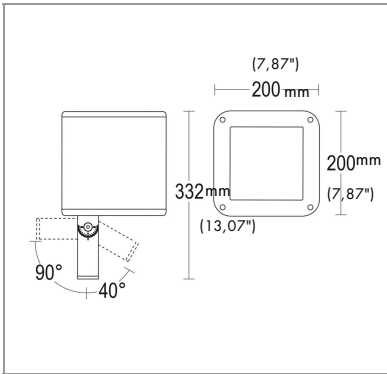

H(m)	φ(m)	lux med. 2700 K	lux max. 2700 K
5	2.6	82	135
4	2.1	128	211
3	1.6	228	375
2	1.1	513	845
1	0.5	2052	3379

FINISH CODE:

- .05 Dark Grey (matt)
- .19 Light Grey
- .80 Sand
- .01 White (matt)
- .02 Black (matt)
- .45 Corten

ACCESSORIES: