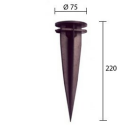

ACCESSORIES:

Stake 220mm
AC711