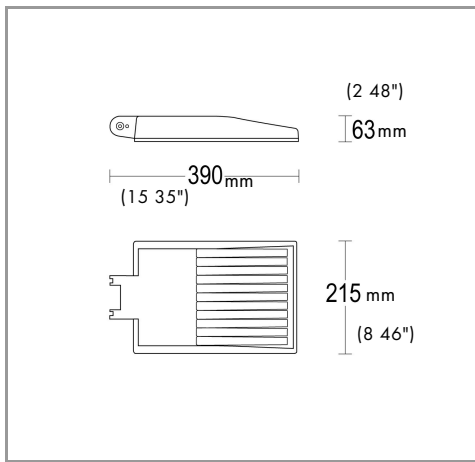

Operating Power:	110-277 V / 50-60 Hz
Number of heads:	1
Number of circuits:	1
Driver positioning	Integral
Control gear type	Electronic
Cable entry	Nylon cable gland M20 7/13 mm
Luminaire efficiency [lm/W]	117.36 for model GH5484. LET300ED
	120.96 for model GH5484. LET400ED
	116.67 for model GH5484.MMET300ED
	120.29 for model GH5484.MMET400ED
	118.13 for model GH5484.NHET300ED
	121.76 for model GH5484.NHET400ED
Fixture consumption:	52.84 W for model GH5484. LET300ED / GH5484.FLET400ED
	68.33 W for model GH5484.MMET300ED / GH5484.MMET400ED
	37.5 W for model GH5484.NHET300ED / GH5484.NHET400ED
Dimmer type	DALI / N C / Midnight preset
Daisy chain wiring:	External to the luminaire with I 68 connector available as an accessory
Cable type	H07RN8- 3x1 mm²
Cord length [m]	1
Emergency	Not available
Ambient temperature operating range [°C]	-20 C 35 C

OPTICAL:

Beam angle [°]	20° x 60°
Light distribution	Asymmetrical wide flood
Beam directionability	Fixed optics
Swivel [°]	+/- 90°
Diffuser material	Sodium-calcium tempered glass
Diffuser finish	Transparent - extra clear
Optics	Anti UV technopolymer lens