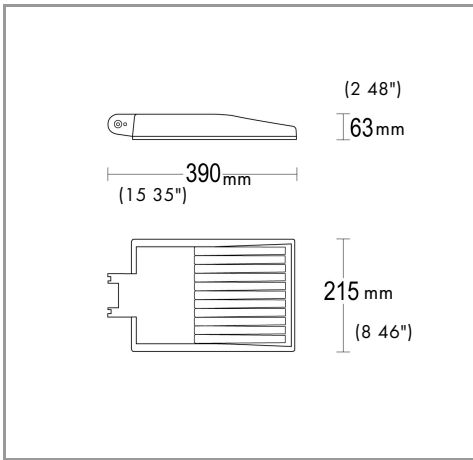

LIGHTING SOURCE for model GH5484.FLET300ED

Light source	LED
Type of bulb or LED	LED module
Light source [W]	46.5 W
Nominal LED emission [Lm]	7236 lm
Color temperature	3000 K
Color rendering index	CRI>80
Binning	Step MacAdam 3
Life Time LED [t]	100.000h - L90 - B10
LED voltage range [V]	21V
Courrent	700 mA
Luminaire emission [lm]	1 x 6201
LED / Bulb	Included

LIGHTING SOURCE for model GH5484.FLET400ED

Light source	LED
Type of bulb or LED	LED module
Light source [W]	46.5 W
Nominal LED emission [Lm]	7458 lm
Color temperature	4000 K
Color rendering index	CRI>80
Binning	Step MacAdam 3
Life Time LED [t]	100.000h - L90 - B10
LED voltage range [V]	21V
Courrent	700 mA
Luminaire emission [lm]	1 x 6392
LED / Bulb	Included

LIGHTING SOURCE for model GH5484.MMET300ED

Light source	LED
Type of bulb or LED	LED module
Light source [W]	61.5 W
Nominal LED emission [Lm]	9303 lm
Color temperature	3000 K
Color rendering index	CRI>80
Binning	Step MacAdam 3
Life Time LED [t]	100.000h - L90 - B10
LED voltage range [V]	21V
Courrent	900 mA
Luminaire emission [lm]	1 x 7973
LED / Bulb	Included

LIGHTING SOURCE for model GH5484.MMET400ED

Light source	LED
Type of bulb or LED	LED module
Light source [W]	61.5 W
Nominal LED emission [Lm]	9591 lm
Color temperature	4000 K
Color rendering index	CRI>80
Binning	Step MacAdam 3
Life Time LED [t]	100.000h - L90 - B10
LED voltage range [V]	21V
Courrent	900 mA
Luminaire emission [lm]	1 x 8219
LED / Bulb	Included