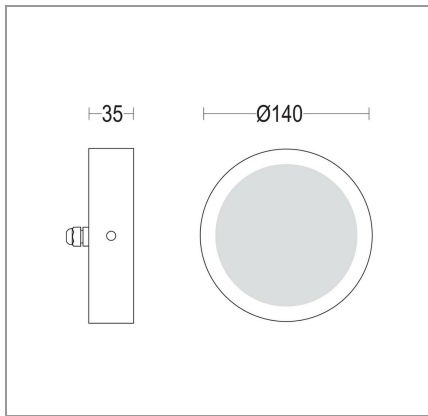

## MIDISPIA FLAT CEILING 140

GH1386.FAXO300EN  
1386.EEX.O

GH1386.FAXO400EN  
1386.EFX.O

H(m)	φ(m)	Lux Medi
5	15.2	1
4	12.2	2
3	9.1	3
2	6.1	7
1	3.0	30

H(m)	φ(m)	Lux Medi
5	15.2	1
4	12.2	2
3	9.1	4
2	6.1	8
1	3.0	32

### CONSTRUCTIVE & DIMENSIONAL:

Application field:	Stair steps, Passageways, Ramps, Walkways and driveways
External screws:	Stainless steel A4-70 treated with highly antioxidant water-repellent lubricating solution
Diameter:	140mm(5,51")
Height:	35mm(1,37")

### ELECTRICAL and LIGHTING SOURCE for MODEL: GH1386.FAXO300EN 1386.EEX.O

Description:	1 x 12 W LED 3000 K CRI>85 1300 lm
Operating Power:	110-277 V / 50-60 Hz
Number of heads:	1
Number of circuits:	1
Driver positioning:	Integral
Control gear type:	Electronic
Cable entry:	Fixture supplied with pre-wired cable H05RN-F
Cord length:	0,5m
Water-Lock system:	Included
Emergency kit:	Not available
Light source:	LED
Power:	12 W
ZVEI - Led Type:	DOB
Color temperature:	3000 K
Color rendering index:	CRI>85
Nominal LED emission:	1300 lm
Light source:	Included
Ambient temperature operating range:	- 20 °C ÷ +35 °C

### OPTICAL:

Beam Type:	Ceiling extrawide
Light distribution:	Symmetric
Beam directionability:	Fixed
Diffuser material:	Soda-lime tempered glass 5mm
Diffuser finish:	Opal
Diffuser temperature:	< 40 °C / 104 °F