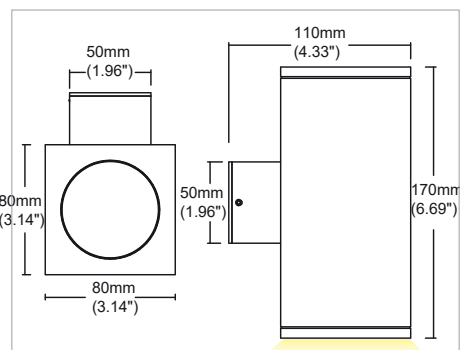

ACCESSORIES:

307501013 - Accessory to increase the center to center distance of drills