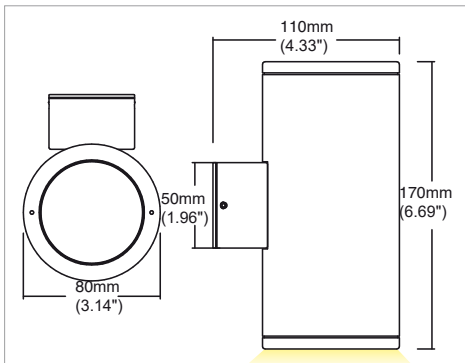

ACCESSORIES:

307501013 - Accessory to increase the center to center distance of drills