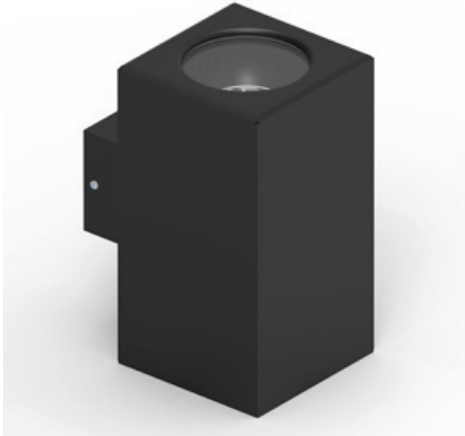

CODE:

3180

APPLICATION:

WALL | ROUND OR SQUARE

GENERAL INFORMATION:

One-way IP65 walllamp with 1×4.8W LED.
Aluminum alloy body with glass front protection.
Wall installation with special base provided
Inclined fixing screws for easy installation
Technical compartment on the base to make connections without opening up the product
Power supply unit incorporated

LIGHTING INFORMATION:

KELVIN	CRI	NOMINAL LUMEN 85°	REAL OUTPUT
2700	90	460/460	~ 390/390
3000	80	576/576	~ 490/490
4000	80	593/593	~ 505/505

OPTICALS:

- 6. 60°
- 9. 90°
- 0. Diffused

FINISH OPTIONS:

6. Black

5. Grey

8. Corten

Custom colors on request*

COLOR:

-  1. 4000 K
-  2. 3000 K

ACCESSORIES:

307501013 - Accessory to increase the center to center distance of drills

CODE:

3181

APPLICATION:

WALL | ROUND OR SQUARE

GENERAL INFORMATION:

Two-way IP65 wall lamp with 1+1×4.8W LEDs.
Aluminum alloy body with glass front protection.
Wall installation with special base provided
Inclined fixing screws for easy installation
Technical compartment on the base to make connections without opening up the product
Power supply unit incorporated