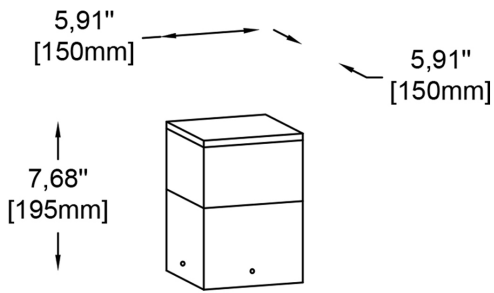

BODY S

CODE:

7602601

MATERIAL:

Stainless steel

APPLICATION:

BOLLARD | OUTDOOR LIGHTING

GENERAL INFORMATION: