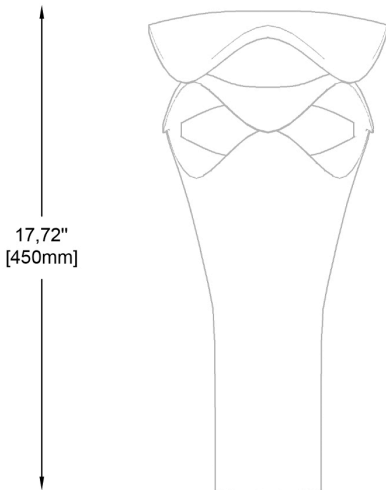

8,27"
[Ø210mm]

CODE:

7605102

MATERIAL:

Stainless steel

APPLICATION:

BOLLARD | OUTDOOR LIGHTING

GENERAL INFORMATION: