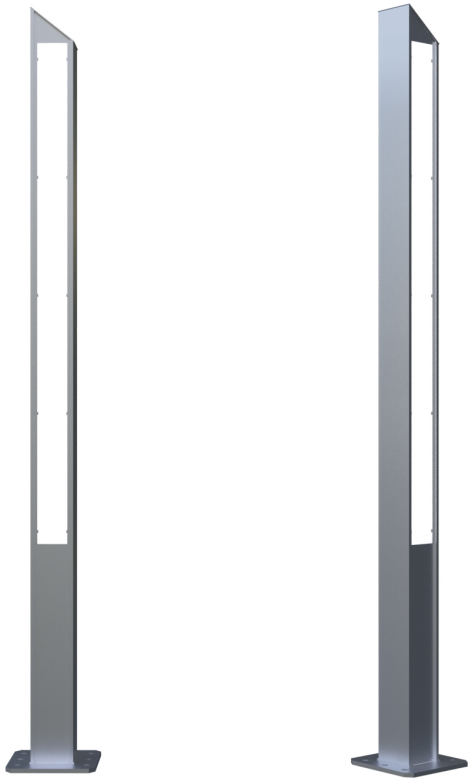

**SPIKY
SEI-90112-(AA)-(BB)-(CC)**

CODE:

SEI-90112

DIMENSIONS (AA):

101.	H244cm (8')
102.	H305cm (10')
103.	H366cm (12')

MATERIAL

Body:	Made of extruded aluminum with treatment of corrosion protection and UV-proof powder coating.
Diffuser:	PC
Fastener:	304 stainless steel.

ELECTRICAL:

Voltage:	110-277V
LED Power:	33W
Dimming Mode:	DMX 512 for RGWB version 0-10V for LED version

LIGHT SOURCE:

201.	LED
202.	RGWB

IP RATING:

IP 65

COLOR TEMPERATURE (CC):

301.	3000K
302.	3500K
303.	4000K
304.	6000K

FINISH OPTIONS (DD):

01.	Black
02.	Light Grey
03.	Dark Grey

Custom RAL on request*

Specifications are subject to change without notification