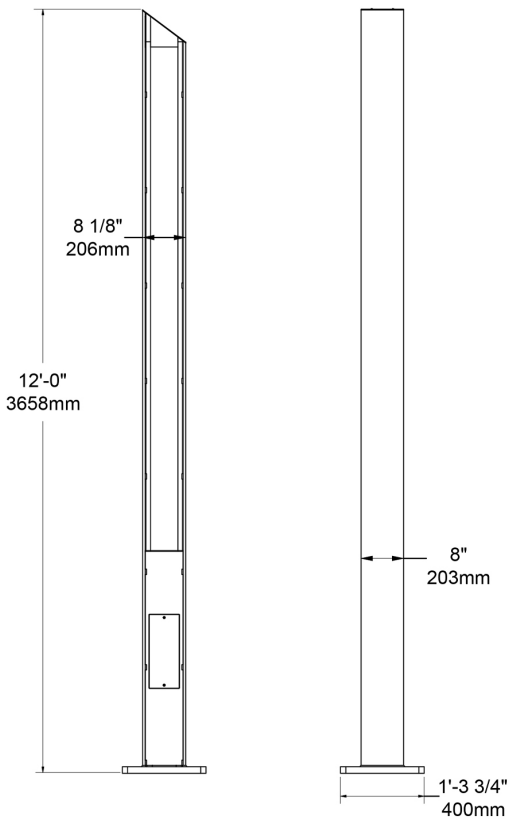

**SPIKY
SEI-90112-(AA)-(BB)-(CC)**

CODE:

SEI-90112

DIMENSIONS (AA):

101.	H244cm (8')
102.	H305cm (10')
103.	H366cm (12')

MATERIAL

Body:	Made of extruded aluminum with treatment of corrosion protection and UV-proof powder coating.
Diffuser:	PC
Fastener:	304 stainless steel.

ELECTRICAL:

Voltage:	110-277V
LED Power:	33W
Dimming Mode:	DMX 512 for RGWB version 0-10V for LED version

LIGHT SOURCE:

201.	LED
202.	RGWB

IP RATING:

IP 65

COLOR TEMPERATURE (CC):

301.	3000K
302.	3500K
303.	4000K
304.	6000K

FINISH OPTIONS (DD):

01.	Black
02.	Light Grey
03.	Dark Grey

Custom RAL on request*

Specifications are subject to change without notification