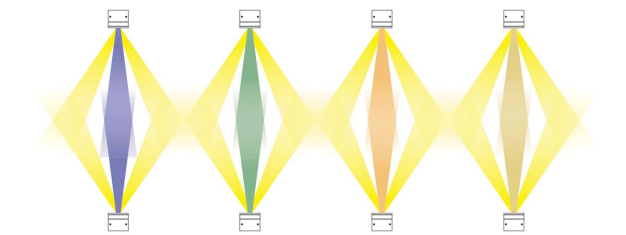

RAINBOW

CODE:

WJZDA02X-9

MATERIAL:

Aluminum

APPLICATION:

PATH LIGHTING | OUTDOOR

DIMENSIONS

L: 120mm(4.72")

W: 96mm(3.77")

H: 40mm(1.57")

LIGHTING INFORMATION:

Beam Angle: 8 * 90°

IP Rating: 65

Light Source: LED

Max.Watt: 9W

Voltage: DC24V

CCT: Blue/4000K/Green

CRI: 80

single row

Double row cross

FINISH OPTIONS:

- 01. Black
- 02. White
- 03. Grey

Custom colors on request*