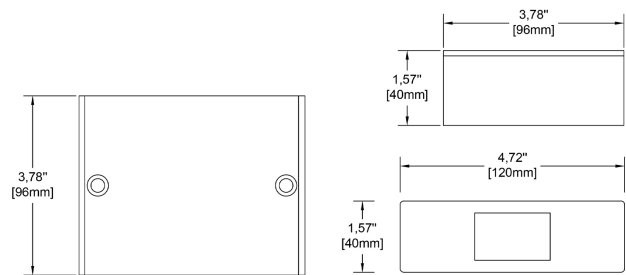

L: 120mm(4.72")

W: 96mm(3.77")

H: 40mm(1.57")

LIGHTING INFORMATION:

Beam Angle: 8 * 90°

IP Rating: 65

Light Source: LED

Max.Watt: 9W

Voltage: DC24V

CCT: Blue/4000K/Green

CRI: 80

single row

Double row cross

FINISH OPTIONS:

- 01. Black
- 02. White
- 03. Grey

Custom colors on request*