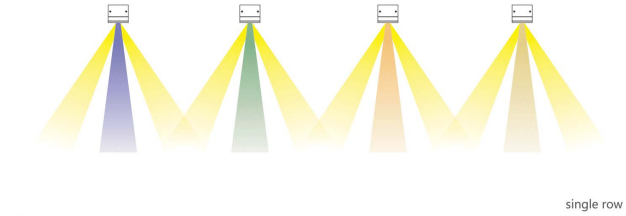

L: 120mm(4.72")

W: 96mm(3.77")

H: 40mm(1.57")

LIGHTING INFORMATION:

Beam Angle: 8 * 90°

IP Rating: 65

Light Source: LED

Max.Watt: 9W

Voltage: DC24V

CCT: Blue/4000K/Green

CRI: 80

single row

Double row cross

FINISH OPTIONS:

- 01. Black
- 02. White
- 03. Grey

Custom colors on request*