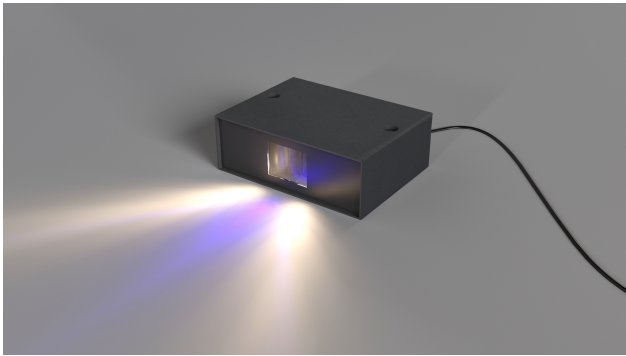

RAINBOW

CODE:

WJZDA02X-9

MATERIAL:

Aluminum

APPLICATION:

PATH LIGHTING | OUTDOOR

DIMENSIONS

L: 120mm(4.72")

W: 96mm(3.77")

H: 40mm(1.57")

LIGHTING INFORMATION:

Beam Angle: 8 * 90°

IP Rating: 65

Light Source: LED

Max.Watt: 9W

Voltage: DC24V

CCT: Blue/4000K/Green

CRI: 80

single row

Double row cross

FINISH OPTIONS:

- 01. Black
- 02. White
- 03. Grey

Custom colors on request*