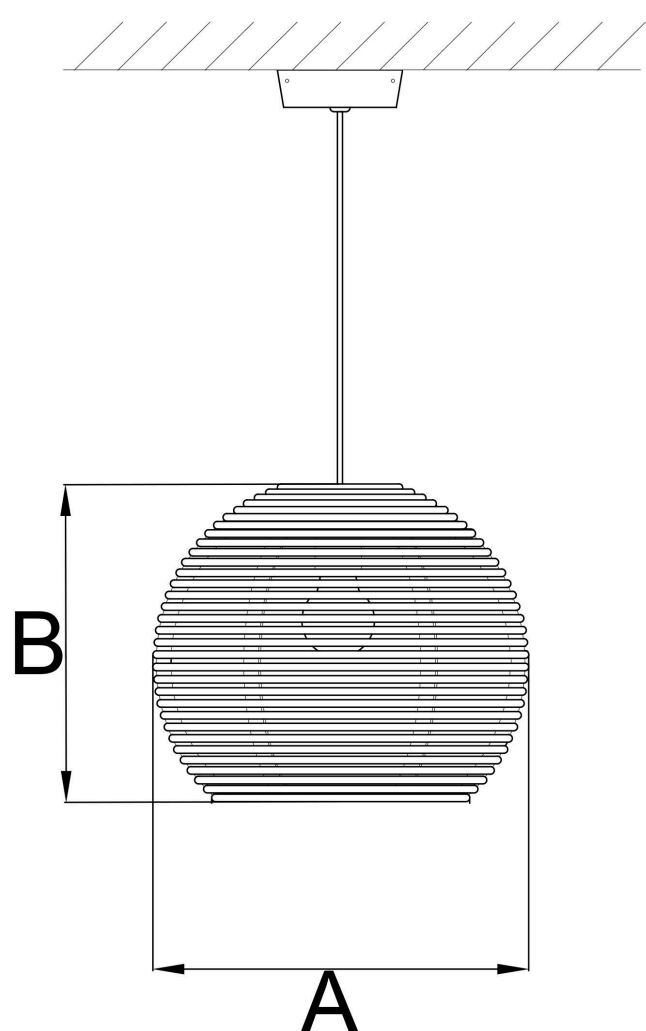

SONGHU

12229-(KK)-(FF)-BB(B)-001-(DD)-(EE)

GENERAL INFORMATION:

Code:	12229
Material:	Faux Rattan IP
IP Grade:	65
Appliance Class:	I
Voltage:	110 to 277 V

SIZES (KK):

1	A:30cm(11.81")	B:22cm(8.66")
2	A:40cm(15.74")	B:31cm(12.2")
3	A:50cm(19.68")	B:39cm(15.35")
4	A:80cm(31.49")	B:75cm(29.52")
5	A:120cm(47.24")	B:115cm(45.27")

LIGHTING SOURCE (FF):

01. Outdoor rated E26 socket
02. Integrated LED outdoor system

SUSPENSION CABLE LENGTH(DD):

- | | | | |
|----|-------|----|-------|
| 01 | 1,5 m | 02 | 2,5 m |
|----|-------|----|-------|