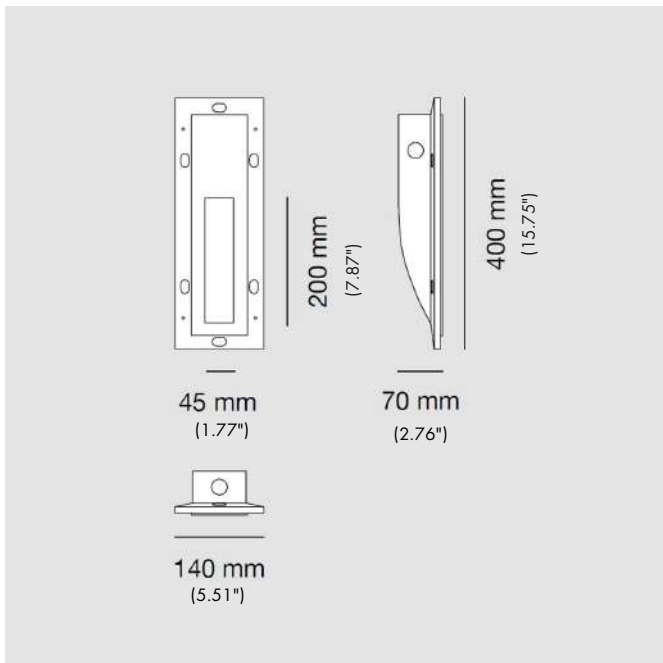

handmade in Italy

IP65

CAVE SMALL

RECESSED Pathmarkers / BETALY
Surface finish : BETALY

MODEL:

Code	1301A-392-35
Product family	RECESSED LAMPS
Type	Pathmarkers

MATERIAL:

BETALY®

INSTALLATION:

Isolation Class:	II
IP:	IP65
Installation:	Recessed
Weight:	3,1 Kg

LIGHT SOURCE:

Light source	GU10 Ø35 mm
Power :	max 10W
Tension:	110-120V
Hz:	50/60

FINISH OPTIONS:

392

On request available in white dyeable color