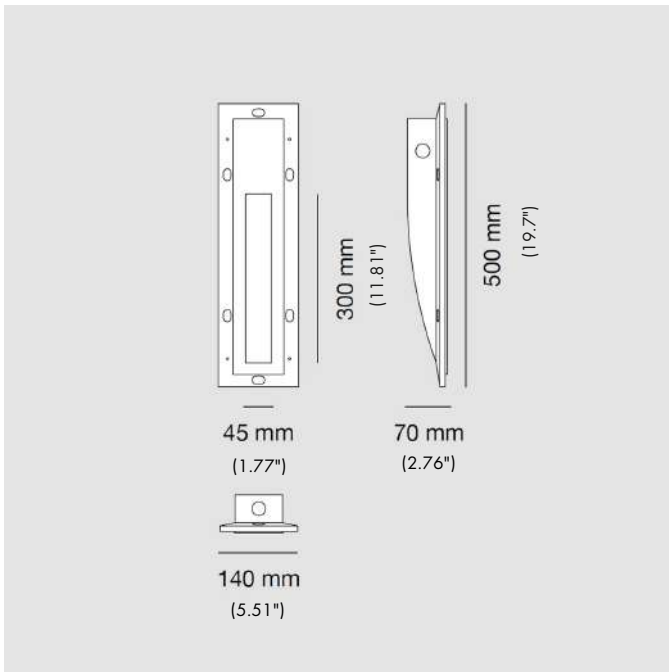

handmade in Italy

IP65

CAVE

RECESSED Pathmarkers / BETALY
Surface finish : BETALY

MODEL:

Code 1301B-392-35
Product family RECESSED LAMPS
Type Pathmarkers

MATERIAL:

BETALY®

INSTALLATION:

Isolation Class: II
IP: IP65
Installation: Recessed
Weight: 3,9 Kg

LIGHT SOURCE:

Light source GU10 Ø35 mm
Power : max 10W
Tension: 110-120V
Hz: 50/60

FINISH OPTIONS:

392

On request available in white dyeable color