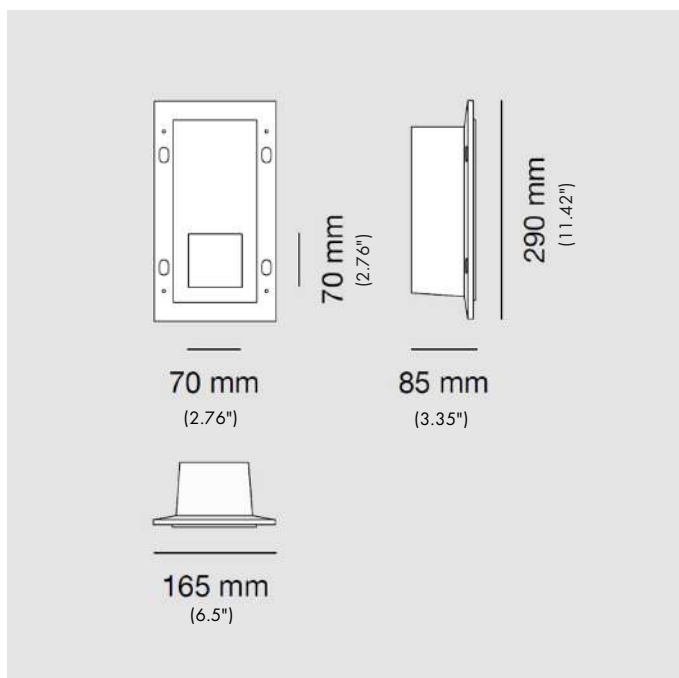

handmade in Italy

IP65

ASTRON SMALL

RECESSED Pathmarkers / BETALY
Surface finish : BETALY

MODEL:

Code	1305A-392-35
Product family	RECESSED LAMPS
Type	Pathmarkers

MATERIAL:

BETALY®

INSTALLATION:

Isolation Class:	II
IP:	IP65
Installation:	Recessed
Weight:	3,2 Kg

LIGHT SOURCE:

Light source	GU10 Ø35 mm
Power :	max 10W
Tension:	110-120V
Hz:	50/60

FINISH OPTIONS:

392

On request available in white dyeable color