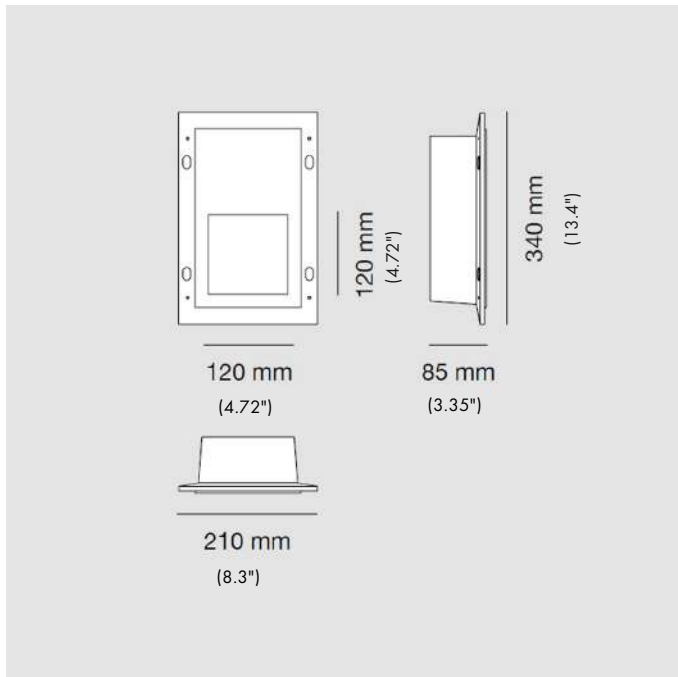

handmade in Italy

IP65

ASTRON

RECESSED Pathmarkers / BETALY
Surface finish : BETALY

MODEL:

Code	1305B-392-35
Product family	RECESSED LAMPS
Type	Pathmarkers

MATERIAL:

BETALY®

INSTALLATION:

Isolation Class:	II
IP:	IP65
Installation:	Recessed
Weight:	4,2 Kg

LIGHT SOURCE:

Light source	GU10 Ø35 mm
Power :	max 10W
Tension:	110-120V
Hz:	50/60

FINISH OPTIONS:

392

On request available in white dyeable color