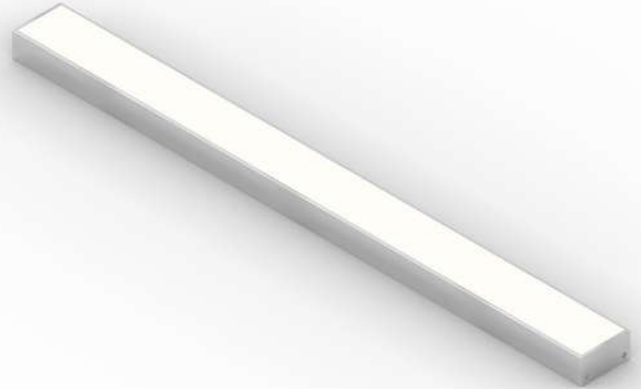

Jetro IP65

Linear systems

Code: 3073

Application

Ceiling / wall

- Extruded aluminum alloy body with PMMA front protection.
- Ceiling or wall installation with hidden clips provided
- Customised length of max 2m
- Provided with 1m of 2x0.35 cable
- Power supply unit not included

KELVIN	CRI	REAL OUTPUT
2700	90	~ 1520/m
3000	90	~ 1600/m
4000	75	~ 2025/m

Code: **3073**

SHAPE	FINISH	COLOR	OPTICALS	LENGHT
Linear	Anodized	4000 K 3000 K 2700 K	Diffused Transparent	(max 2000)
00	4	2 3 W	0 1	

Output: 24Vdc
Input: 110-277V

ACCESSORIES

330003500	Power supply for max 1.7m
330003400	Power supply for max 2,9m
330003100	Power supply for max 4,9m
330007100	Power supply for max 7,4m
307500016	White PVC cable 2x0.35