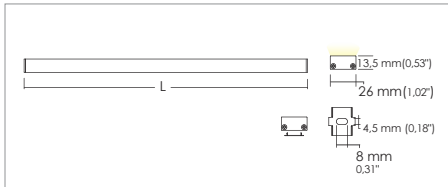

Jetro IP65

Linear systems

Code: 3073

Application

Ceiling / wall

- Extruded aluminum alloy body with PMMA front protection.
- Ceiling or wall installation with hidden clips provided
- Customised length of max 2m
- Provided with 1m of 2x0.35 cable
- Power supply unit not included

KELVIN	CRI	REAL OUTPUT
2700	90	~ 1520/m
3000	90	~ 1600/m
4000	75	~ 2025/m

Code: **3073**

SHAPE	FINISH	COLOR	OPTICALS	LENGHT
Linear	Anodized	4000 K 3000 K 2700 K	Diffused Transparent	(max 2000)
00	4	2 3 W	0 1	

Output: 24Vdc
Input: 110-277V

ACCESSORIES

330003500	Power supply for max 1.7m
330003400	Power supply for max 2,9m
330003100	Power supply for max 4,9m
330007100	Power supply for max 7,4m
307500016	White PVC cable 2x0.35