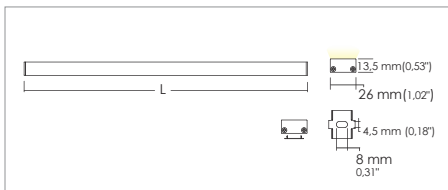

Jetro Power IP65

Linear systems

Code: 3074

Application

Ceiling / wall

- Extruded aluminum alloy body with
- PMMA front protection.
- Ceiling or wall installation with hidden clips provided
- Customised length of max 2m
- Provided with 1m of 2x0.35 cable
- Power supply unit not included

KELVIN	CRI	REAL OUTPUT
2700	90	~ 1850/m
3000	90	~ 1940/m
4000	75	~ 2500/m

Code: 3074

SHAPE	FINISH	COLOR	OPTICALS	LENGHT
Linear	Anodized	RGB	Diffused Transparent	(max 2000)

Output: 24Vdc
Input: 110-277V

ACCESSORIES

330003500	Power supply for max 1m
330003400	Power supply for max 2m
330003100	Power supply for max 3.4m
330007100	Power supply for max 5m
307500016	White PVC cable 2x0.35

Mail: sales@gordonbullard.com

Web: www.bullardbollards.com