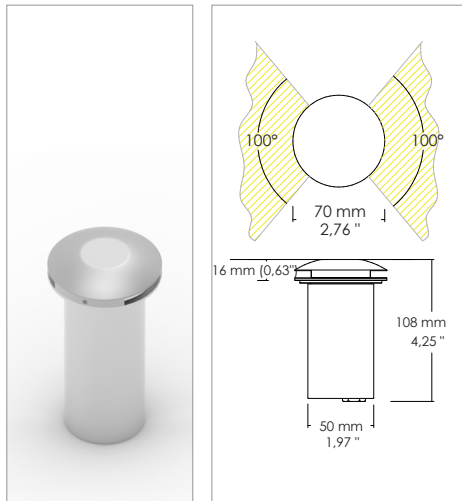

Nicea 110-277V 2f Recess walk-over spotlights Code: 3051

Application

Floor

- Recessed drive-over spotlight IP67 - IK10 with 2x1.7W LED
- Aluminum alloy body with aluminum or steel flange
- Floor installation with outer casing provided
- Fixing screws are hidden by the finishing flange and the lamp can be positioned independently of the outer casing
- Non-dazzling dome with inclined LEDs for greater light emission
- Provided with 39.37" (1m) of 3x1 neoprene cable
- Power supply unit incorporated
- Resinated base to prevent the entry of humidity

KELVIN	CRI	REAL OUTPUT
2700	90	~ 65/65
3000	80	~ 80/80
4000	75	~ 85/85
5000		

Code: 3051

SHAPE	FINISH	COLOUR	OPTICALS
Round	Grey Inox	5000 K 4000 K 3000 K 2700 K Red Green Blue	Side
10	ANODIZED Z	1 2 3 W 4 5 6	4

Input: 110-277V

ACCESSORIES

30500004	Outer casing
307500012	Neoprene cable 3x1

Mail: sales@gordonbullard.com

Web: www.bullardbollards.com

Tel: 1-877-964-4646

991 South Gull Lake Dr

Richland, MI 49083