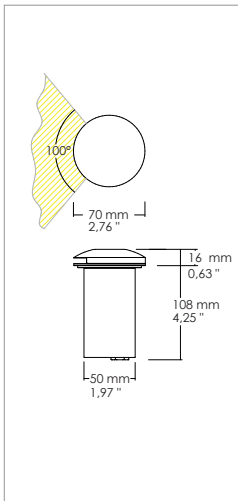

## NICEA 110-277V 3,2W

Recess walk-over spotlights

Code: 3201

### Application

Floor

- Recessed drive-over spot light IP67 – IK10 with 1x3.2W led.
- Aluminum alloy body with aluminum or steel flange.
- Floor installation with outer-casing provided.
- Fixing screws are hidden by the finishing flange and the lamp can be positioned independently of the outer-casing.
- Non dazzling dome with inclined led for greater light emission
- Resinated base to prevent the entry of humidity

KELVIN	CRI	REAL OUTPUT
2700	90	~ 175
3000	80	~ 219
4000	75	~ 225

Code: 3201

SHAPE	FINISH	COLOUR	OPTICALS
Round	Grey Inox	4000 K 3000 K 2700 K	Side
10	ANODIZED Z	5 3 W	4

Input: 110-277V