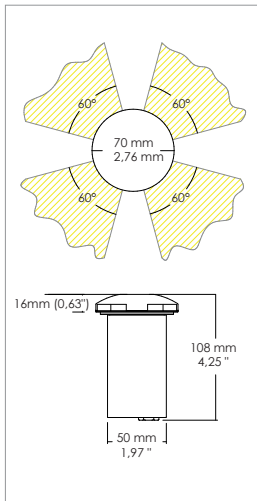

Nicea 110-277V 4f Recess walk-over spotlights Code: 3128

Application

Floor

- Recessed drive-over spotlight IP67 - IK10 with 2x1.7W LEDs
- Aluminum alloy body with aluminum or steel flange
- Floor installation with outer casing provided
- Fixing screws are hidden by the finishing flange and the lamp can be positioned independently of the outer casing
- Non-dazzling dome with inclined LEDs for greater light emission
- Provided with 39.37" (1m) of 2x0.5 Neoprene cable
- Power supply unit incorporated
- Resinated base to prevent the entry of humidity

KELVIN	CRI	REAL OUTPUT
2700	90	~ 65/65
3000	90	~ 80/80
4000	75	~ 85/85
5000		

Code: 3128

SHAPE	FINISH	COLOUR	OPTICALS
Round	Grey Inox	5000 K 4000 K 3000 K 2700 K Red Green Blue	Side
10	ANODIZED Z	1 2 3 W 4 5 6	4

Input: 110-277V

ACCESSORIES

30500004	Outer casing
307500012	Neoprene cable 3x39.37" (1m)

Mail: sales@gordonbullard.com

Web: www.bullardbollards.com

Tel: 1-877-964-4646

991 South Gull Lake Dr

Richland, MI 49083