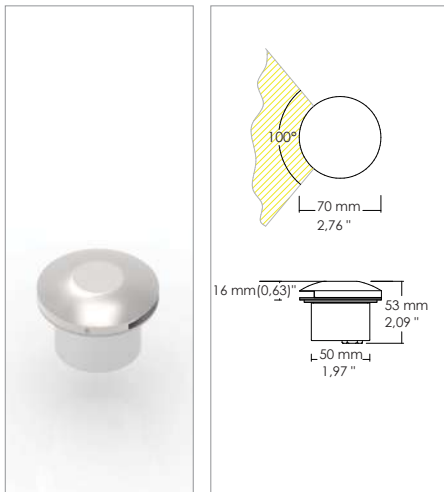

Nicea 3,2W

Recess walk-over spotlights

Code: 3237

Application

Floor

- Recessed drive-over spot light IP67 – IK10 with 1x3.2W led.
- Aluminum alloy body with aluminum or steel flange.
- Floor installation with outer-casing provided.
- Fixing screws are hidden by the finishing flange and the lamp can be positioned independently of the outer-casing.
- Non dazzling dome with inclined led for greater light emission
- Resinated base to prevent the entry of humidity

KELVIN	CRI	REAL OUTPUT
2700	90	~ 175
3000	80	~ 219
4000	75	~ 225
5000		

Code: 3237

SHAPE	FINISH	COLOUR	OPTICALS
Round	10 Grey Inox	5 Z 4000 K 3000 K 2700 K	2 3 W Side 4

350mA

Output: 9.6Vdc
Input: 110-277V