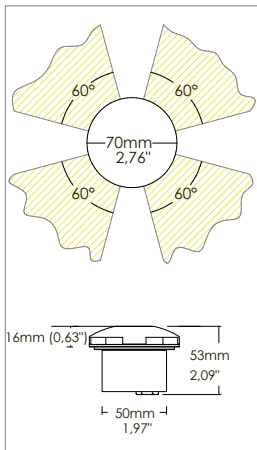

### Application

Floor

- Recessed drive-over spotlight IP67 - IK10 with 2x1.7W LEDs
- Aluminum alloy body with aluminum or steel flange
- Floor installation with outer casing provided
- Fixing screws are hidden by the finishing flange and the lamp can be positioned independently of the outer casing
- Non-dazzling dome with inclined LEDs for greater light emission
- Provided with 39.37" (1m) of 2x 19.685" (0.5m) Neoprene cable
- Power supply unit not included
- Resinated base to prevent the entry of humidity

KELVIN	CRI	REAL OUTPUT
2700	90	~ 65/65
3000	90	~ 80/80
4000	75	~ 85/85
5000		

Code: 3127

SHAPE	FINISH	COLOUR	OPTICALS
Round	Grey Inox	5000 K 4000 K 3000 K 2700 K Red Green Blue	1 Side 2 3 4 5 6

500mA  0.3  