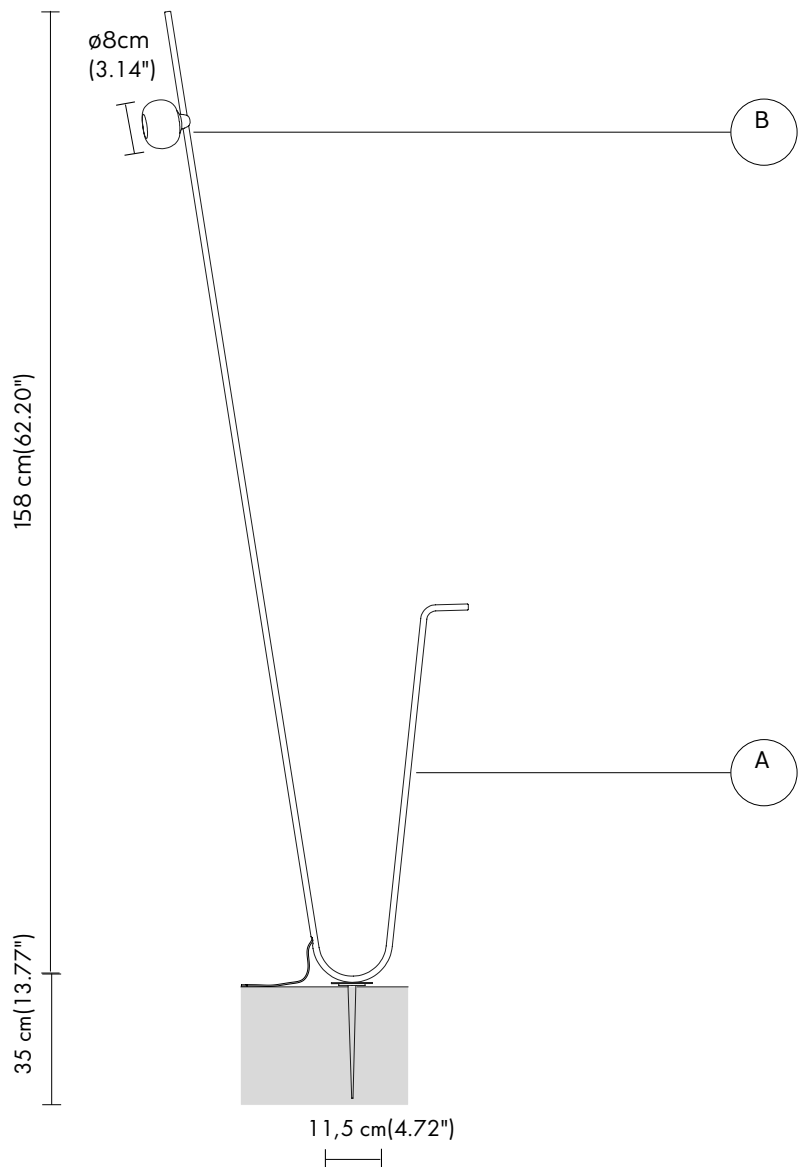

POIS FLOOR BIG

HP292 CN V1E

GENERAL:

Category Outdoor, Floor

LAMP "A"

Material aluminum
Colour matt black

LAMP "A"

Material resin
Colour white

ELECTRICAL CABLE "C"

black 5 meters

OPTIONAL

4W power supply - AC211A1 V1E
18W power supply - AC211A2 V1E

ELECTRICAL SYSTEM

LED / CC / 350mA / 3,2W / 410 lm / 3000K / CRI≥90

PACKAGING

20x60x180 cm

NET WEIGHT

1,4 KG

GROSS WEIGHT

3,4 KG

CERTIFICATION

IEC 60598-1:2014

EMISSION

- direct
- filtered
- indirect
- none

unidirectional

WET LOCATION

BEWARE: Extra low voltage lamp, power supply necessary