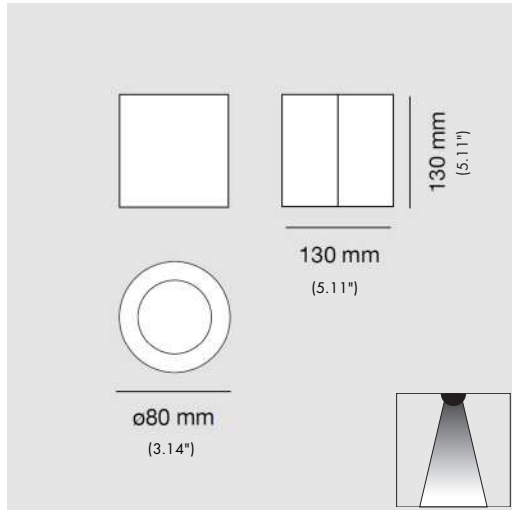

handmade in Italy

IP 65

1203 SILOS

MODEL:

Code	1203-396-30160
Product family	CEILING
Type	CEILING LIGHTING

MATERIAL:

BETALY®

ELECTRICAL PART:

Type	LED
Power	6W
Tension	110-277Vac 50/60Hz
CCT	3000K
CRI	CR180
Tension	24Vdc

POWER SUPPLY:

Remote Driver*

DIMMABLE:

Yes, only with dimmable driver

GENERAL DATA:

Protection Index	IP65
Insulation Class	III
Weight [Kg]	1,7Kg
Country of production	MADE IN ITALY