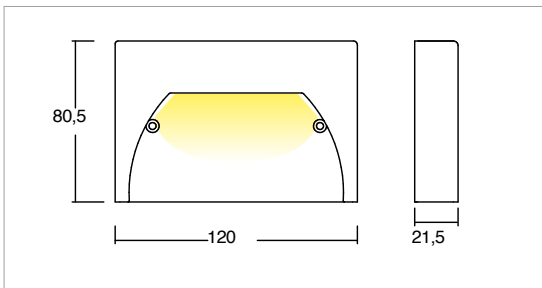

CODE:

3204

APPLICATION:

Ceiling / wall

GENERAL INFORMATION:

Asymmetric guide light IP65 with 2x1.7W led
 Varnished inox body with resin protection
 Wall installation with screws and plugs or with 503 outer casing
 Provided with 1m of 2x0.5 PVC cable
 Power supply unit not included

LIGHTING INFORMATION:

KELVIN	CRI	LUMEN NOMINALE 85° / NOMINAL LUMEN 85°	LUMEN EFFETTIVI / REAL OUTPUT
2700	90	250	~ 225
3000	80	310	~ 275
4000 5000	75	320	~ 285

GENERAL DATA:

Protection Index	IP65
Isolation Class	I
Weight [Kg]	3.7
Country of production	MADE IN ITALY
Mounting instruction	025.531_9010_REV03

PACKAGING:

Type	White American Box
Gross Weight [Kg]	4.2862
Measures AxBxH	450x310x205mm

FINISH OPTIONS:

392
Bianco / White

393
Verde / Green

394
Corten

395
Grigio / Grey

396
Nero / Black