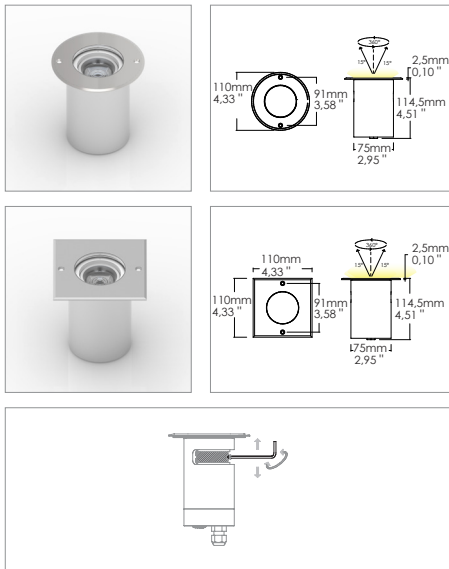

Erka RGB 6W

Recess walk-over spotlights Code: 3118

Application

Floor

- Recessed adjustable drive-over spotlight RGB IP67 - IK10 with 6x1W LEDs
- Aluminum alloy body with aluminum or steel flange and glass front protection
- Floor installation with outer casing provided
- Adjustable system with positioning in all directions without opening the inside of the product
- Provided with 1m of 6x1 neoprene cable
- Power supply unit not included

Code: 3118

SHAPE	FINISH	COLOUR	OPTICALS
Round	Grey	Red	50°
Square	Black	Green	Diffused
	Inox	Blue	
		RGB	

 350mA    EN 60598 2-2 EN 60598 2-13

 Output: 6Vdc X 3CH
 Input: 110-277V

ACCESSORIES

30500008	Outer casing
330004800	PUSH control unit for max 4pcs
307500013	Neoprene cable 6x0.5