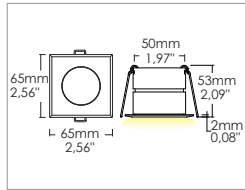

Eneru RGB 6W with springs Recess walk-over spotlights Code: 3140

Application

Ceiling / wall / floor

- Recessed drive-over spotlight RGB IP66 - IK10 with 6x1W LEDs
- Aluminum alloy body with aluminum or steel flange and glass front protection
- Ceiling, wall or floor installation with springs or special casing
- Provided with 1m of 6x0.5 Neoprene cable
- Power supply unit not included

Code: 3140

SHAPE	FINISH	COLOUR	OPTICALS
Round	White	RGB	50°
Square	Grey		Diffused
	Inox		

350mA

EN 60598 2-2 EN 60598 2-13

Output: 6Vdc X 3CH

Input: 110-277V

ACCESSORIES

330004800	PUSH control unit for max 4pcs
307500013	Neoprene cable 6x0.5
307500021	Non dazzling system