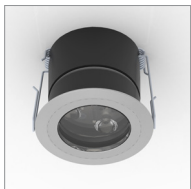

Eneru RGB 6W with springs Recess walk-over spotlights Code: 3140

Application

Ceiling / wall / floor

- Recessed drive-over spotlight RGB IP66 - IK10 with 6x1W LEDs
- Aluminum alloy body with aluminum or steel flange and glass front protection
- Ceiling, wall or floor installation with springs or special casing
- Provided with 1m of 6x0.5 Neoprene cable
- Power supply unit not included

Code: 3140

SHAPE	FINISH	COLOUR	OPTICALS
Round	White	RGB	50°
Square	Grey		Diffused
	Inox		

350mA

EN 60598 2-2 EN 60598 2-13

Output: 6Vdc X 3CH

Input: 110-277V

ACCESSORIES

330004800	PUSH control unit for max 4pcs
307500013	Neoprene cable 6x0.5
307500021	Non dazzling system