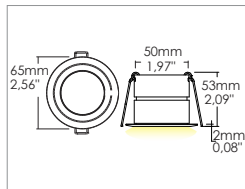

Eneru RGB 6W with springs Recess walk-over spotlights Code: 3140

Application

Ceiling / wall / floor

- Recessed drive-over spotlight RGB IP66 - IK10 with 6x1W LEDs
- Aluminum alloy body with aluminum or steel flange and glass front protection
- Ceiling, wall or floor installation with springs or special casing
- Provided with 1m of 6x0.5 Neoprene cable
- Power supply unit not included

Code: 3140

SHAPE	FINISH	COLOUR	OPTICALS
Round	White	RGB	50°
Square	Grey		Diffused
	Inox		

350mA

EN 60598 2-2 EN 60598 2-13

Output: 6Vdc X 3CH

Input: 110-277V

ACCESSORIES

330004800	PUSH control unit for max 4pcs
307500013	Neoprene cable 6x0.5
307500021	Non dazzling system