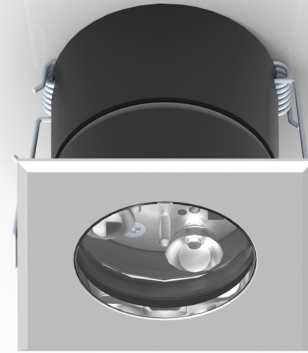

Eneru RGB 6W with springs Recess walk-over spotlights Code: 3140

Application

Ceiling / wall / floor

- Recessed drive-over spotlight RGB IP66 - IK10 with 6x1W LEDs
- Aluminum alloy body with aluminum or steel flange and glass front protection
- Ceiling, wall or floor installation with springs or special casing
- Provided with 1m of 6x0.5 Neoprene cable
- Power supply unit not included

Code: 3140

SHAPE	FINISH	COLOUR	OPTICALS
Round	White	RGB	50°
Square	Grey		Diffused
	Inox		

350mA

EN 60598 2-2 EN 60598 2-13

Output: 6Vdc X 3CH

Input: 110-277V

ACCESSORIES

330004800	PUSH control unit for max 4pcs
307500013	Neoprene cable 6x0.5
307500021	Non dazzling system